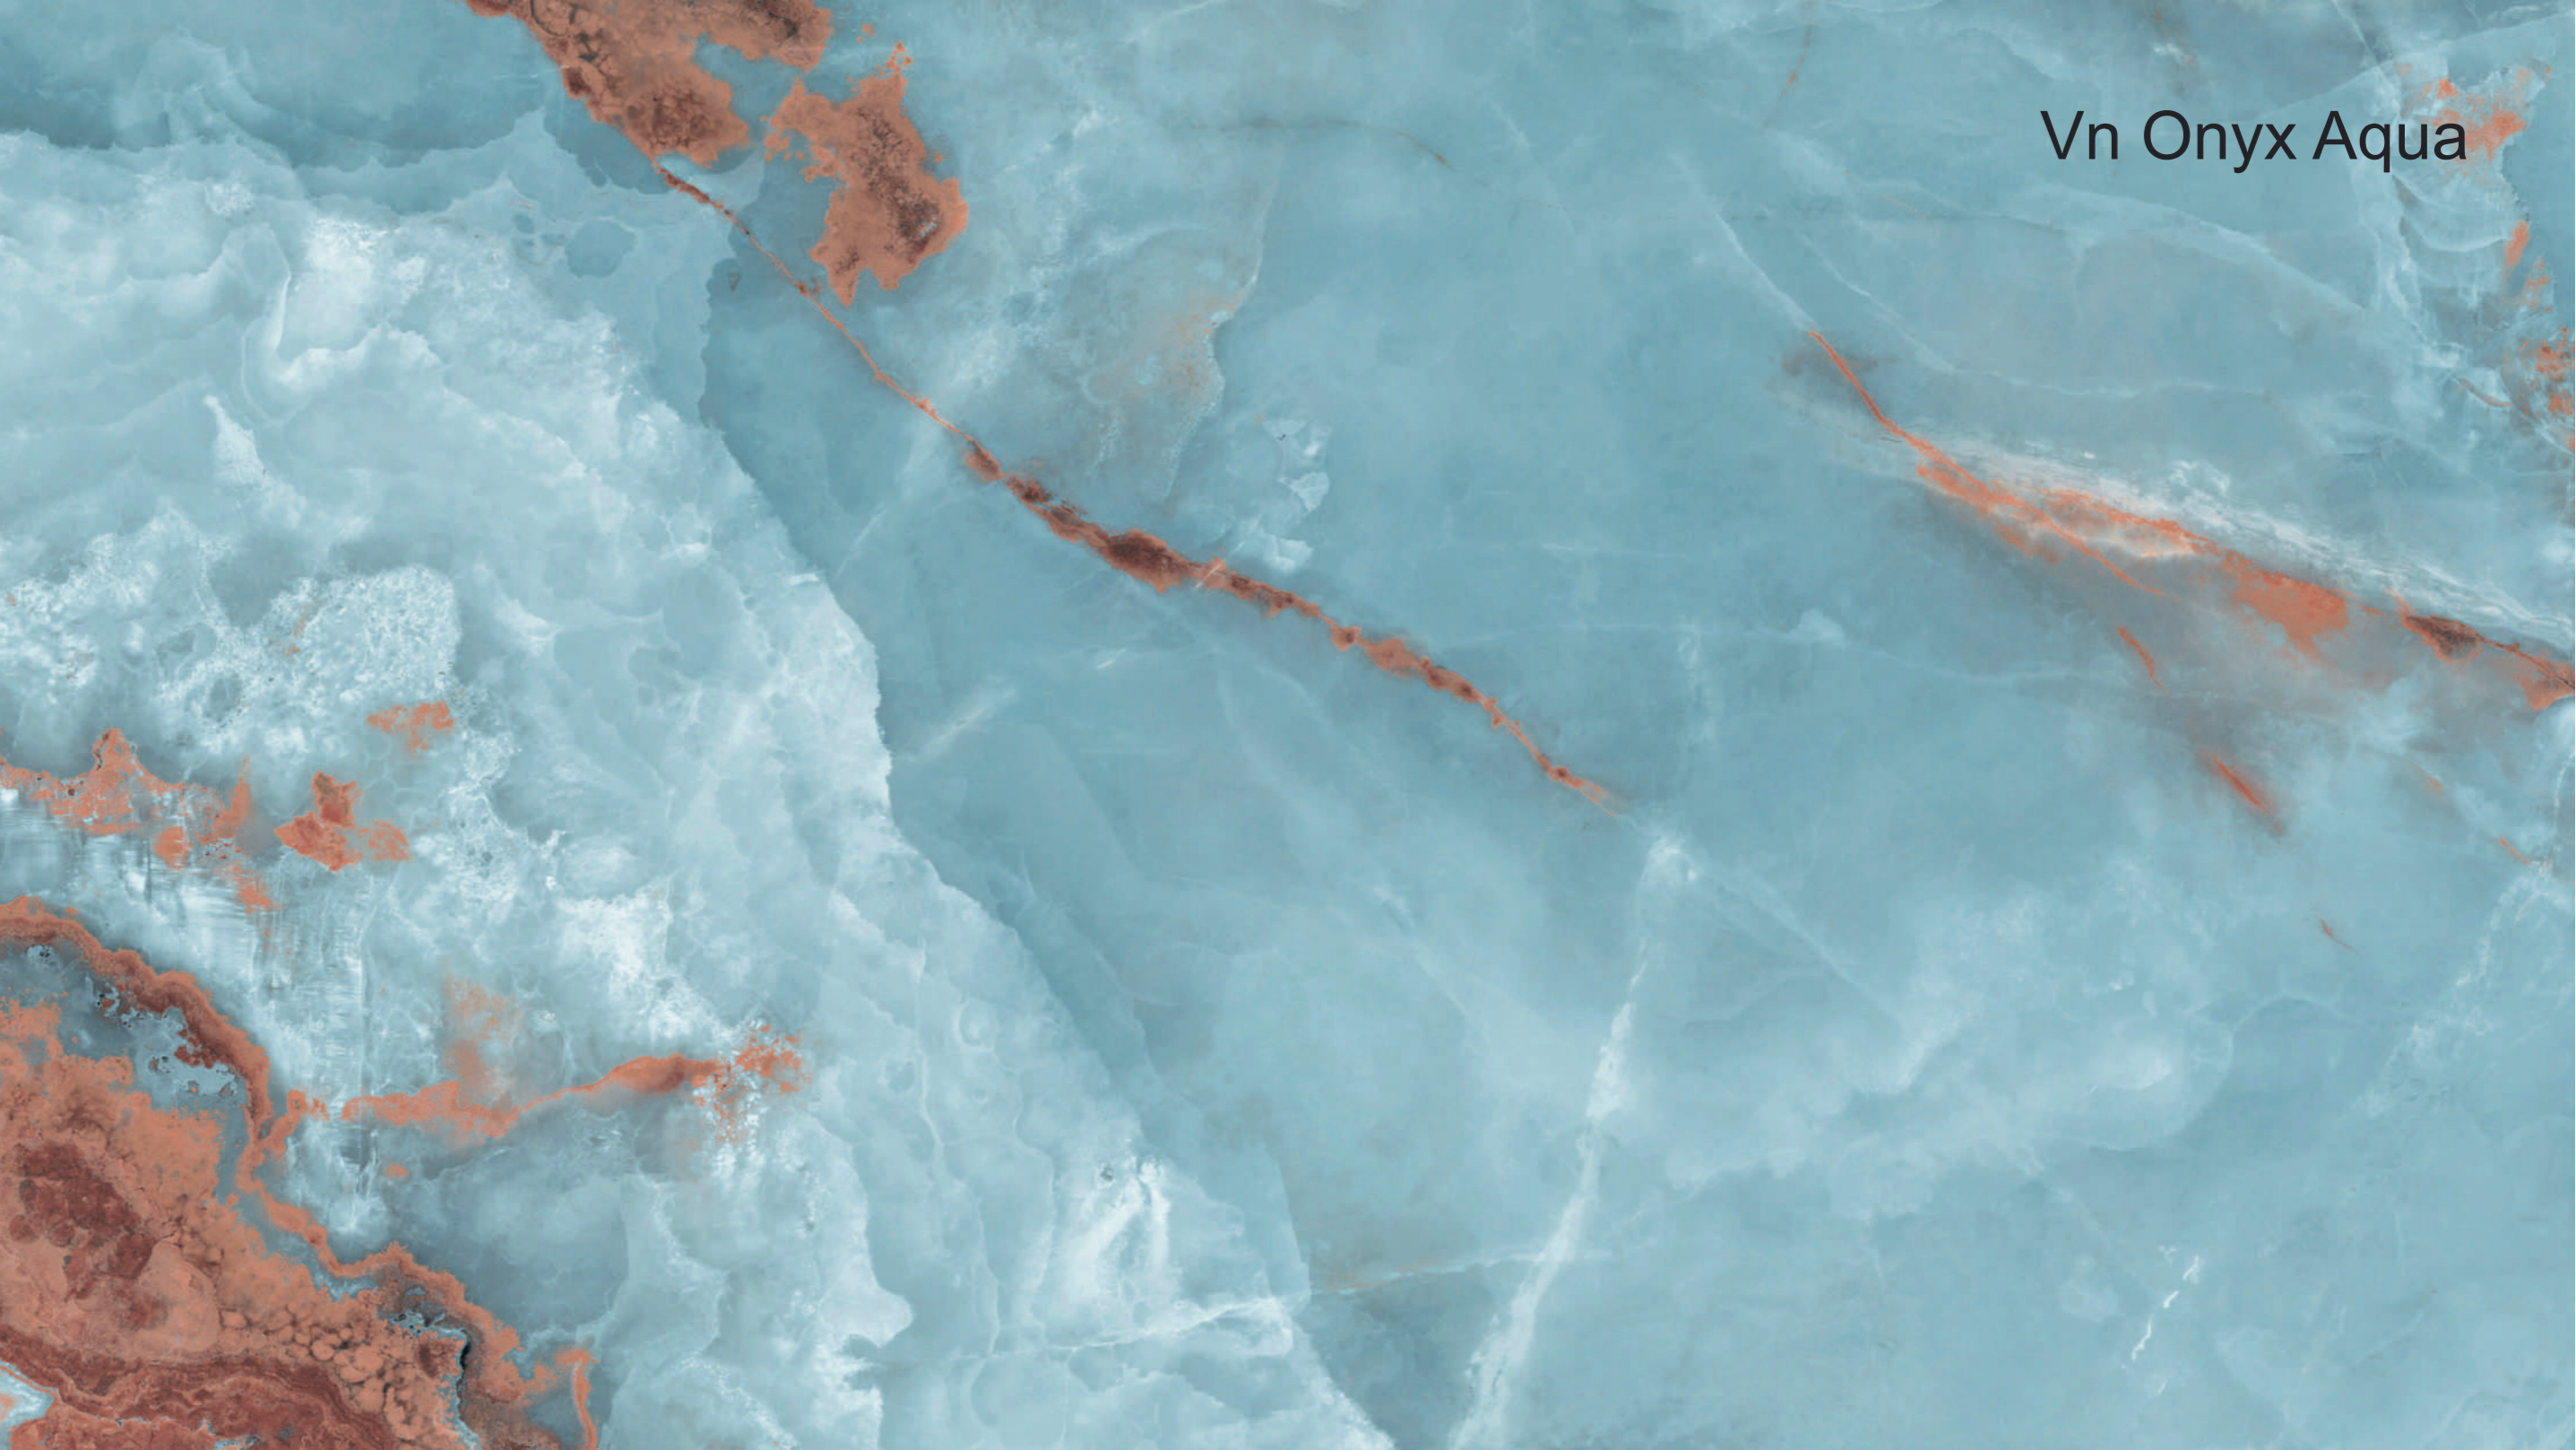

Vn Onyx Aqua