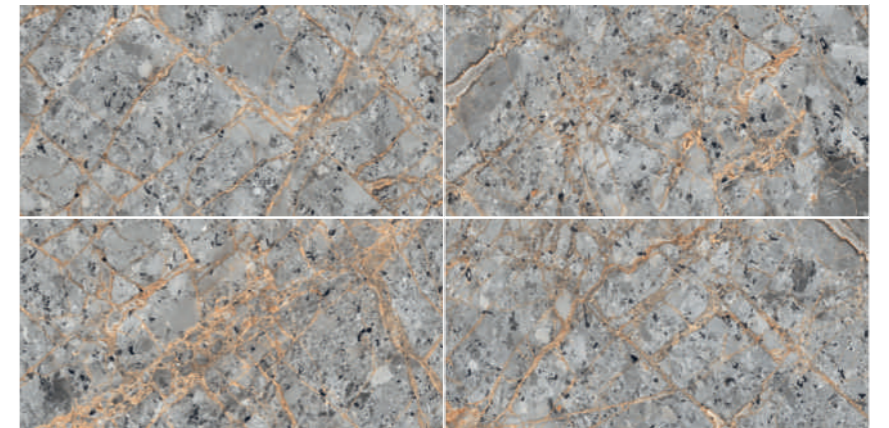

Cv Golden Maki

GLAZED VITRIFIED TILES

Carving