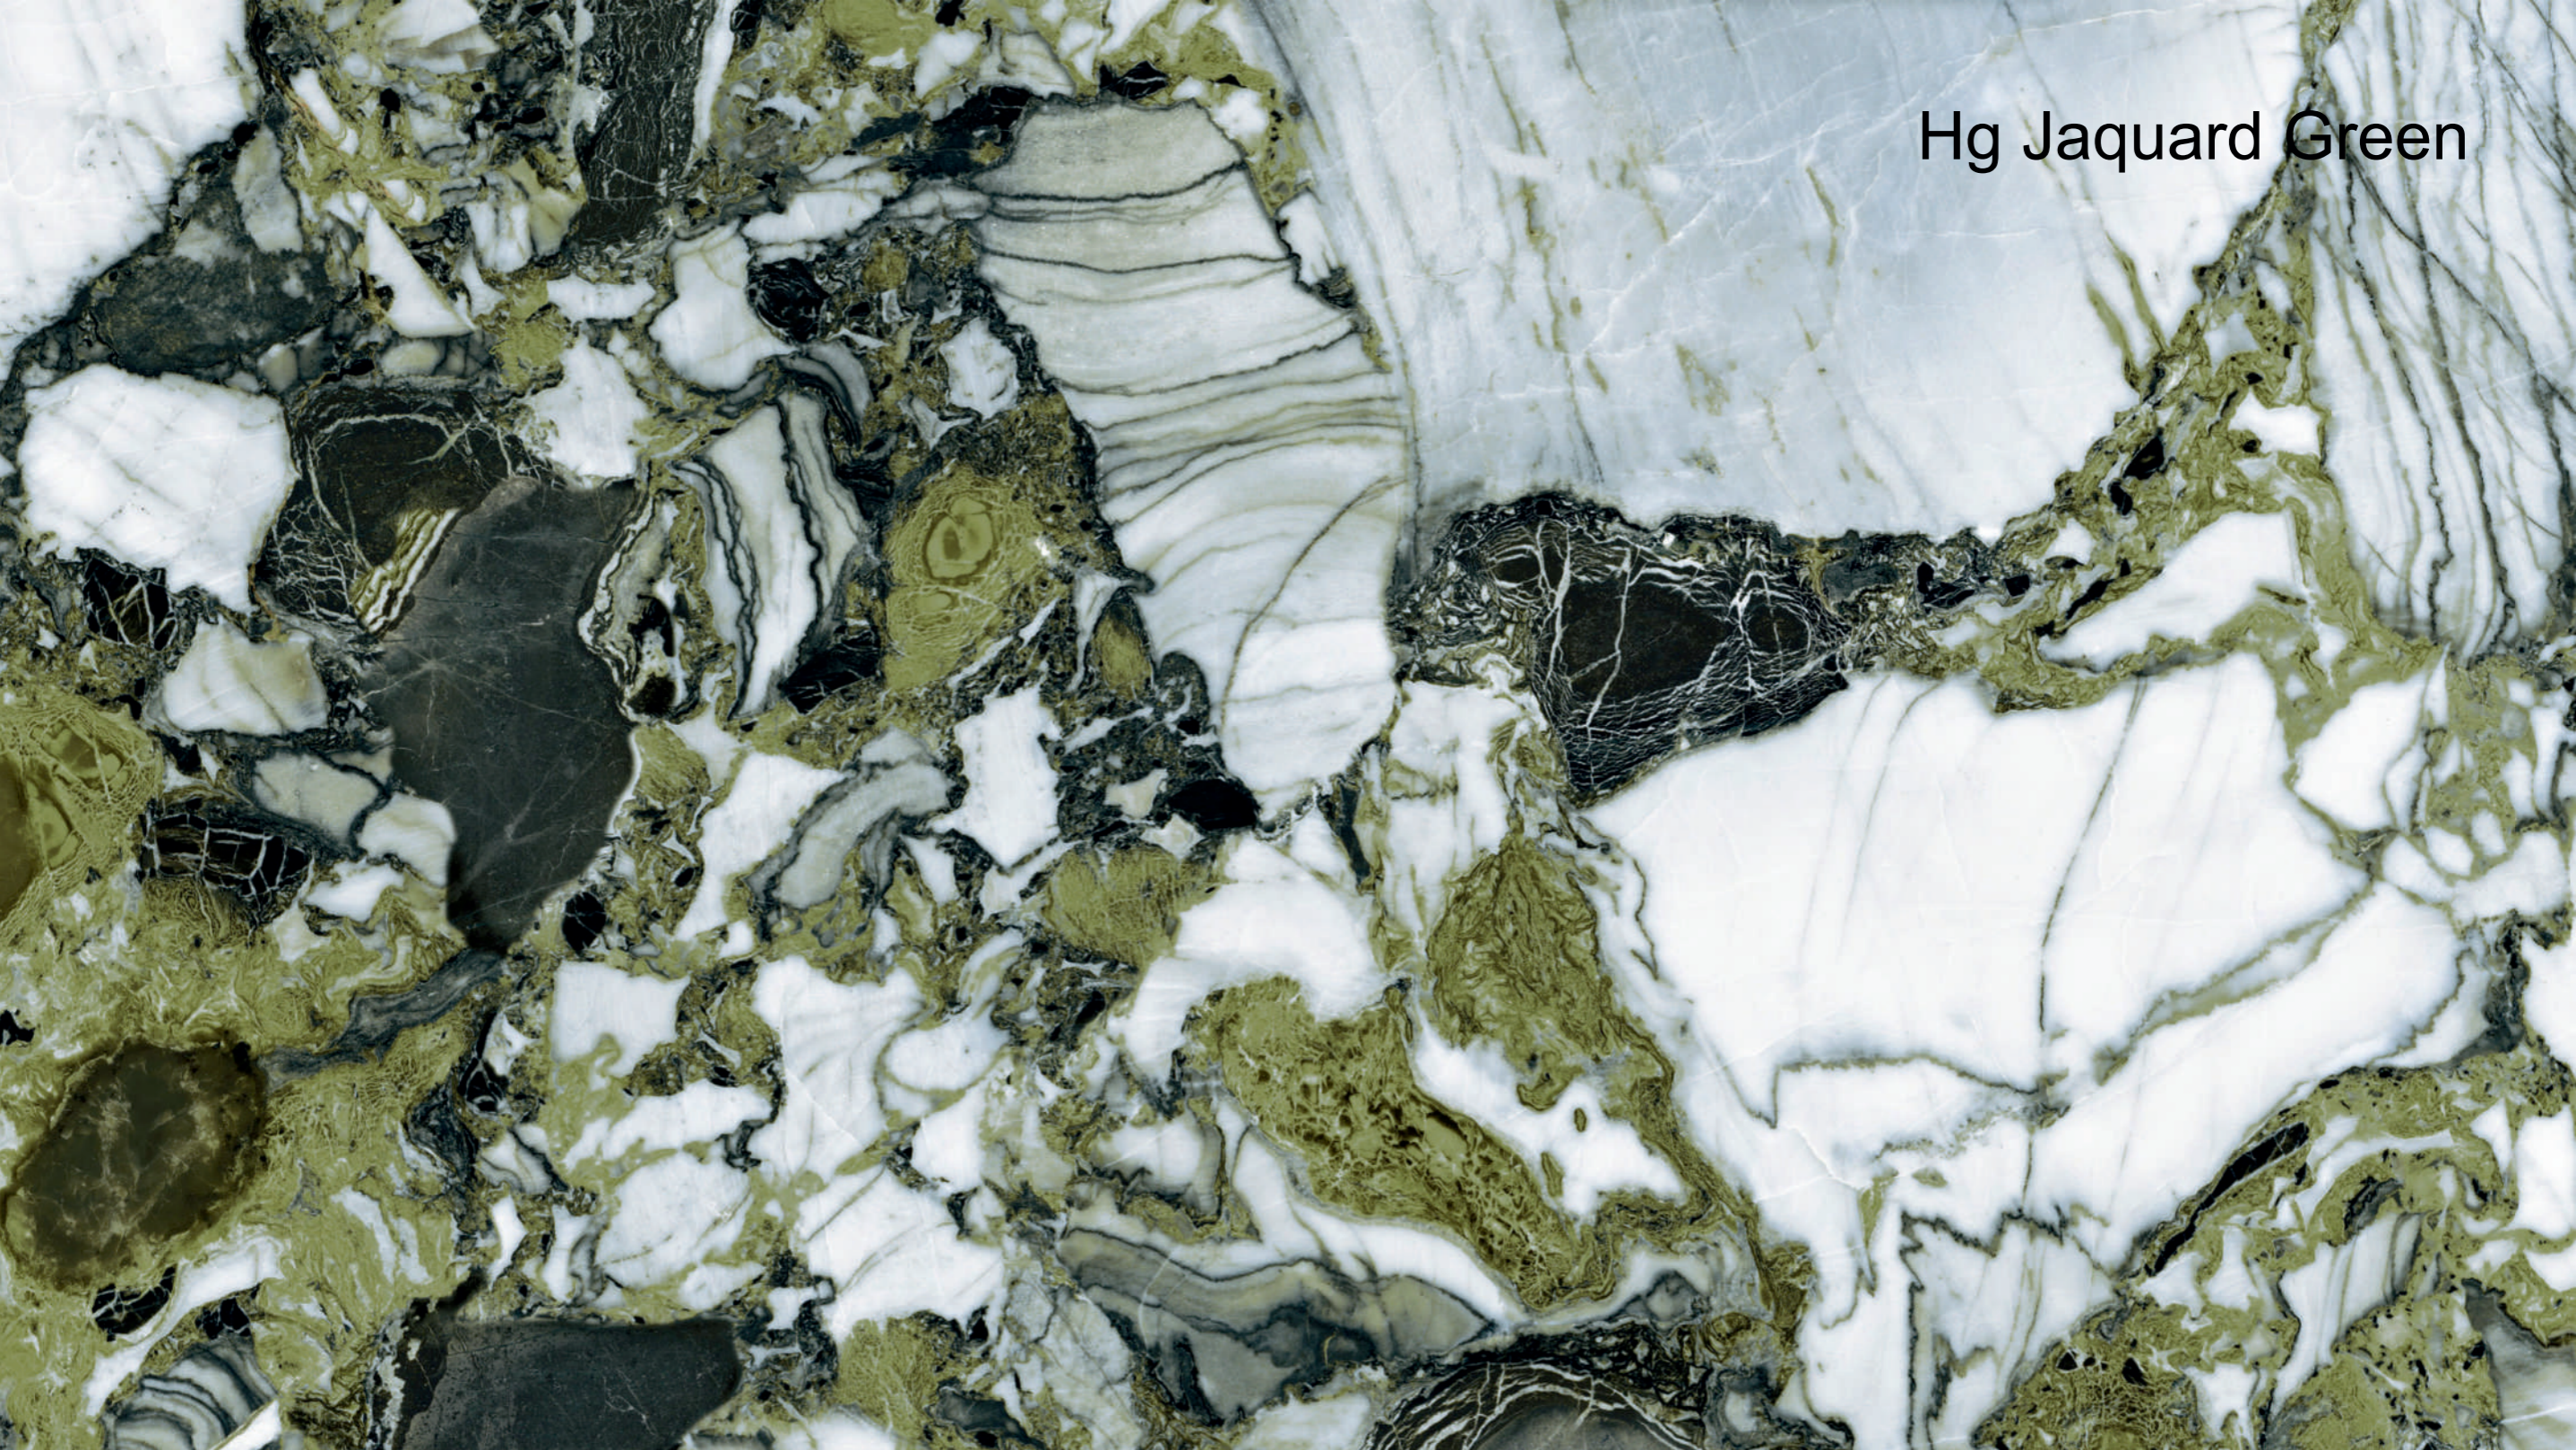

Hg Jaquard Green