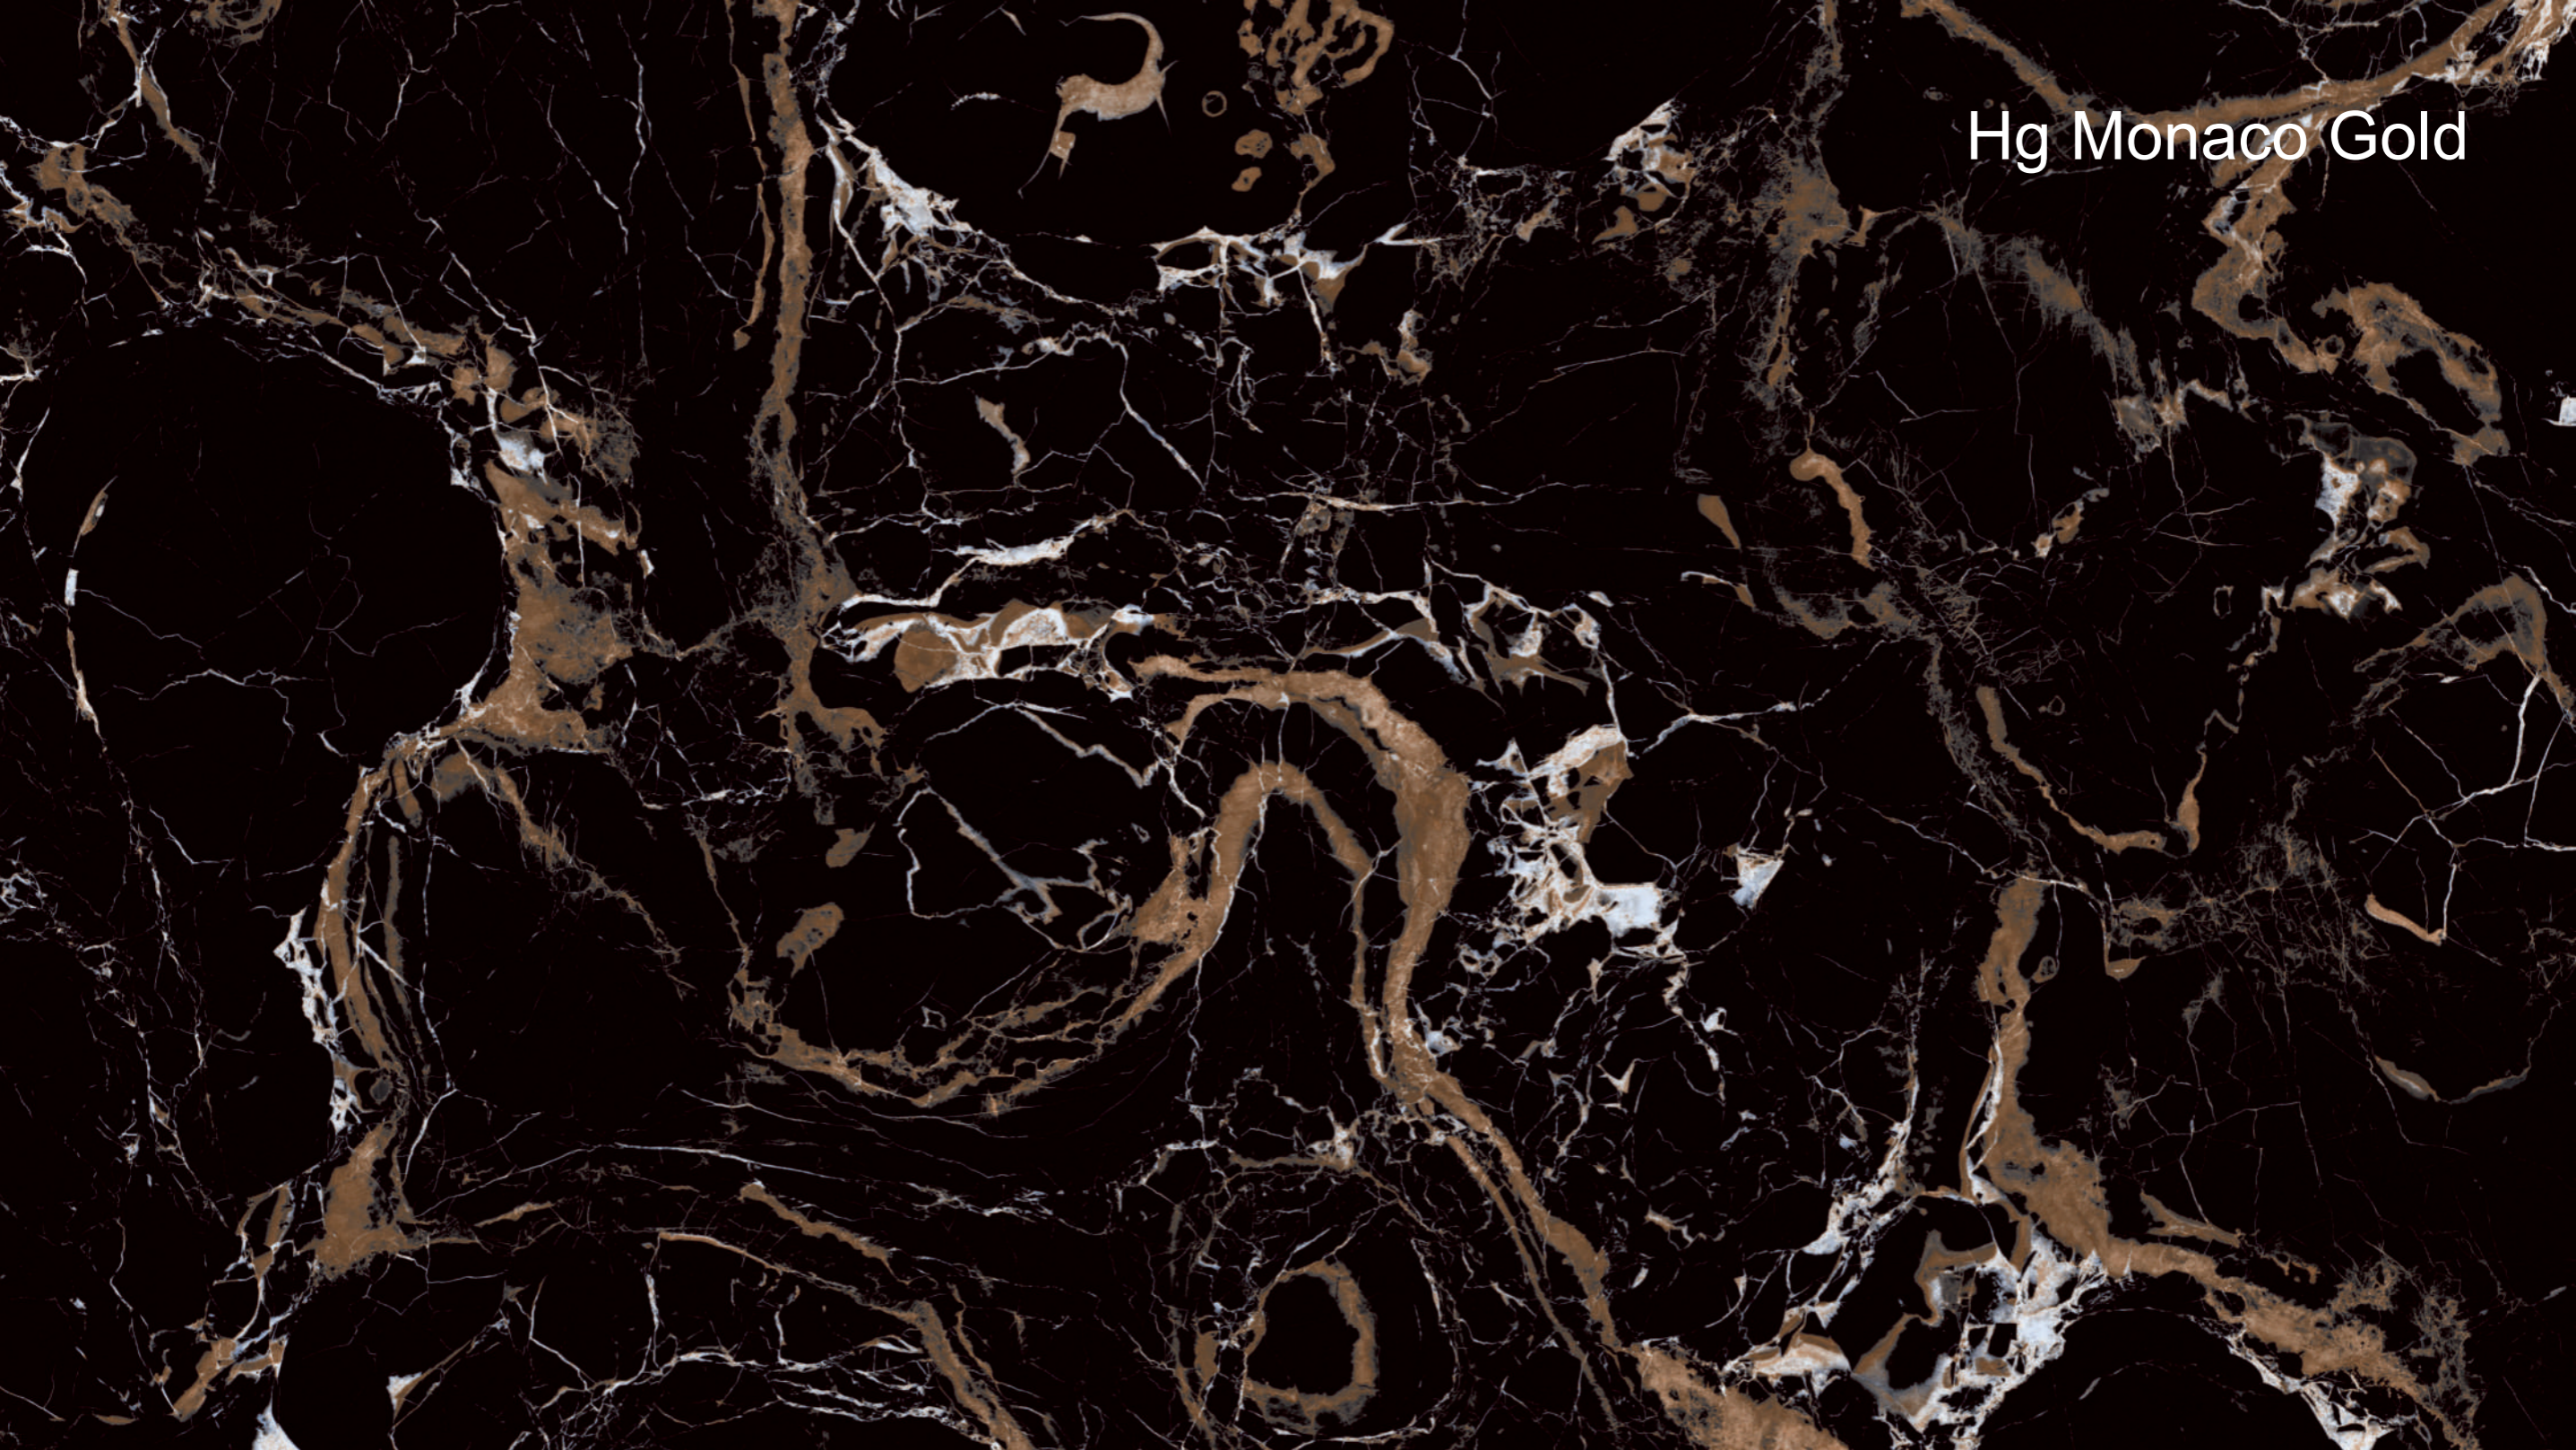

Hg Monaco Gold