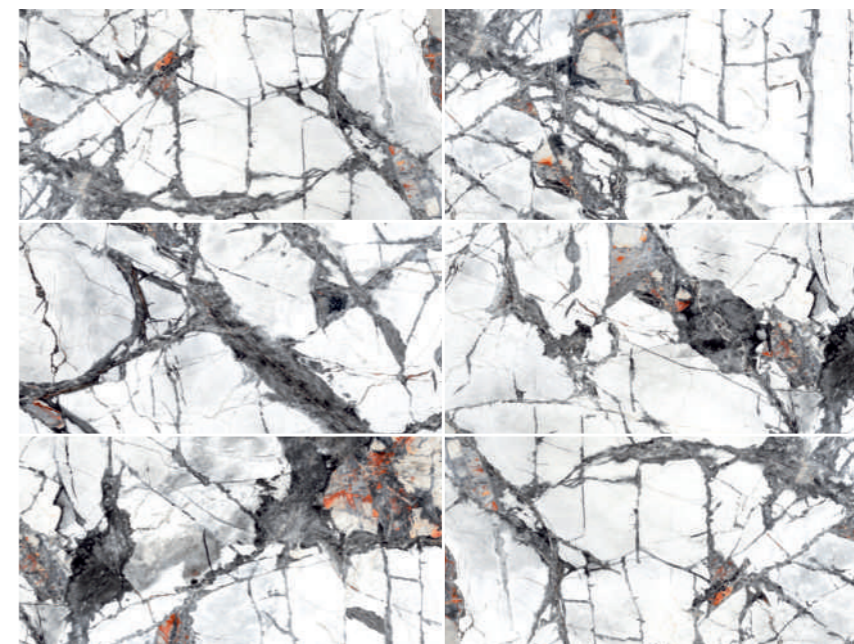

Hg Jaguar Crunch

GLAZED VITRIFIED TILES

High Gloss