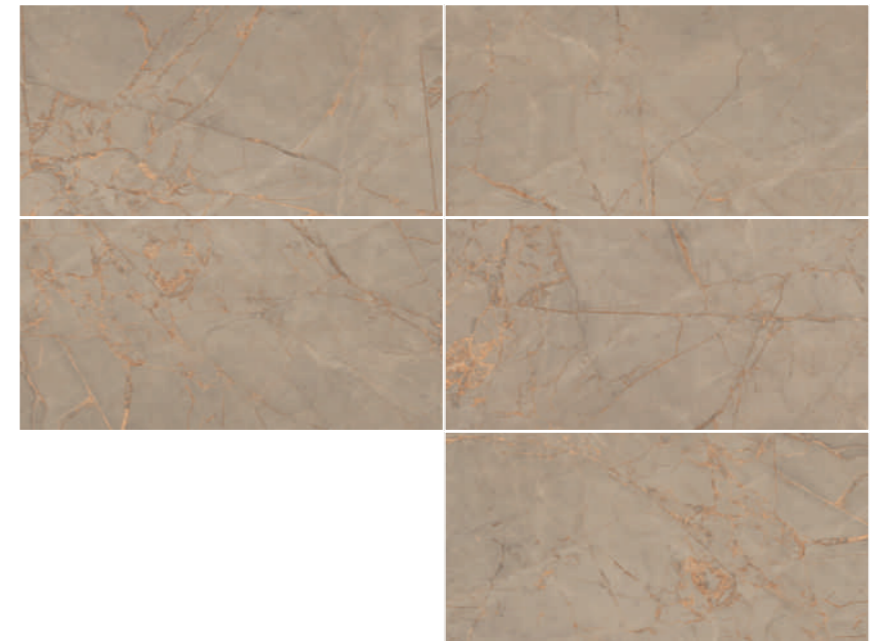

Golden Web Brown

GLAZED VITRIFIED TILES

Glossy