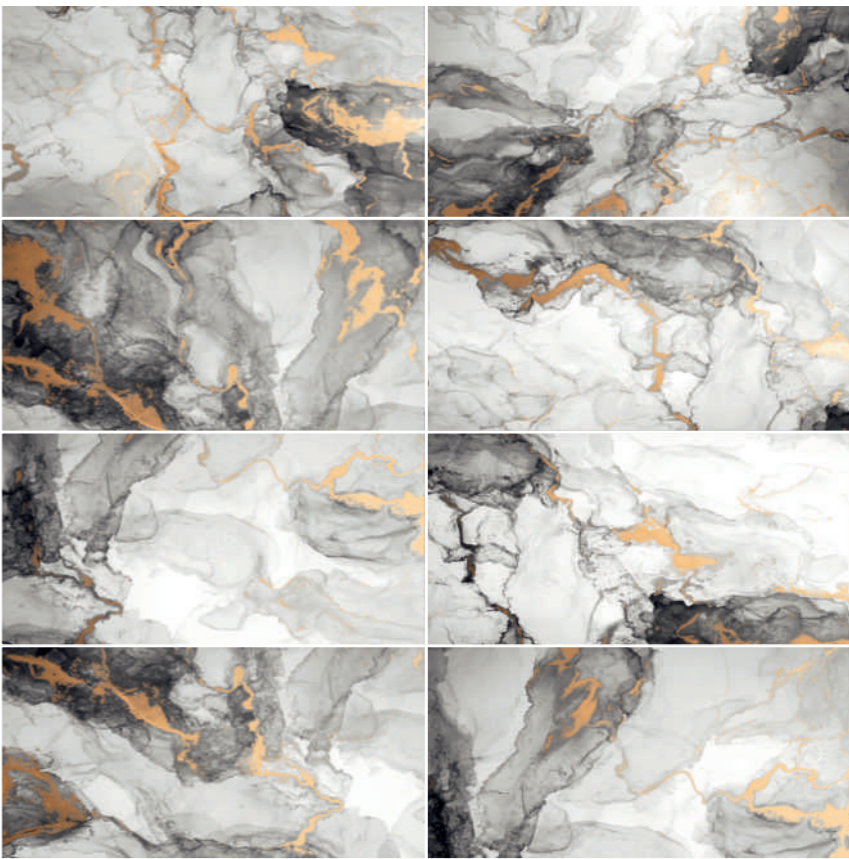

# Hg Smoke Gold

GLAZED VITRIFIED TILES

High Gloss

random 08

The image shows a close-up of a marbled paper pattern. The background is a deep, dark charcoal or black color. Overlaid on this are intricate, organic veins of white and light grey. These veins vary in thickness and shape, some appearing as thin, delicate lines while others are more substantial and irregular. The overall effect is reminiscent of natural stone or biological tissue. The text 'Hg Kebon Aqua' is printed in the upper right corner in a clean, white, sans-serif font.

# Breccia Anty Natural

GLAZED VITRIFIED TILES

Glossy

random 08

The image displays a close-up of Statuario Porsche marble, characterized by its light cream base and intricate, flowing veins of beige, tan, and dark brown. The veins are irregular and organic, creating a complex, artistic pattern. The text 'Statuario Porsche' is positioned in the upper right corner in a clean, black, sans-serif font.