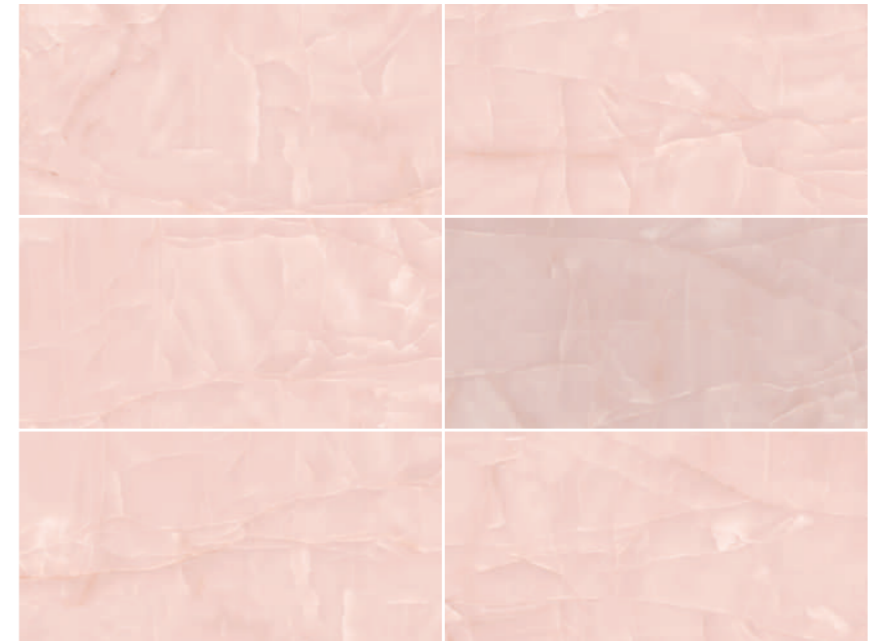

Royal Red Onyx

GLAZED VITRIFIED TILES

High Gloss