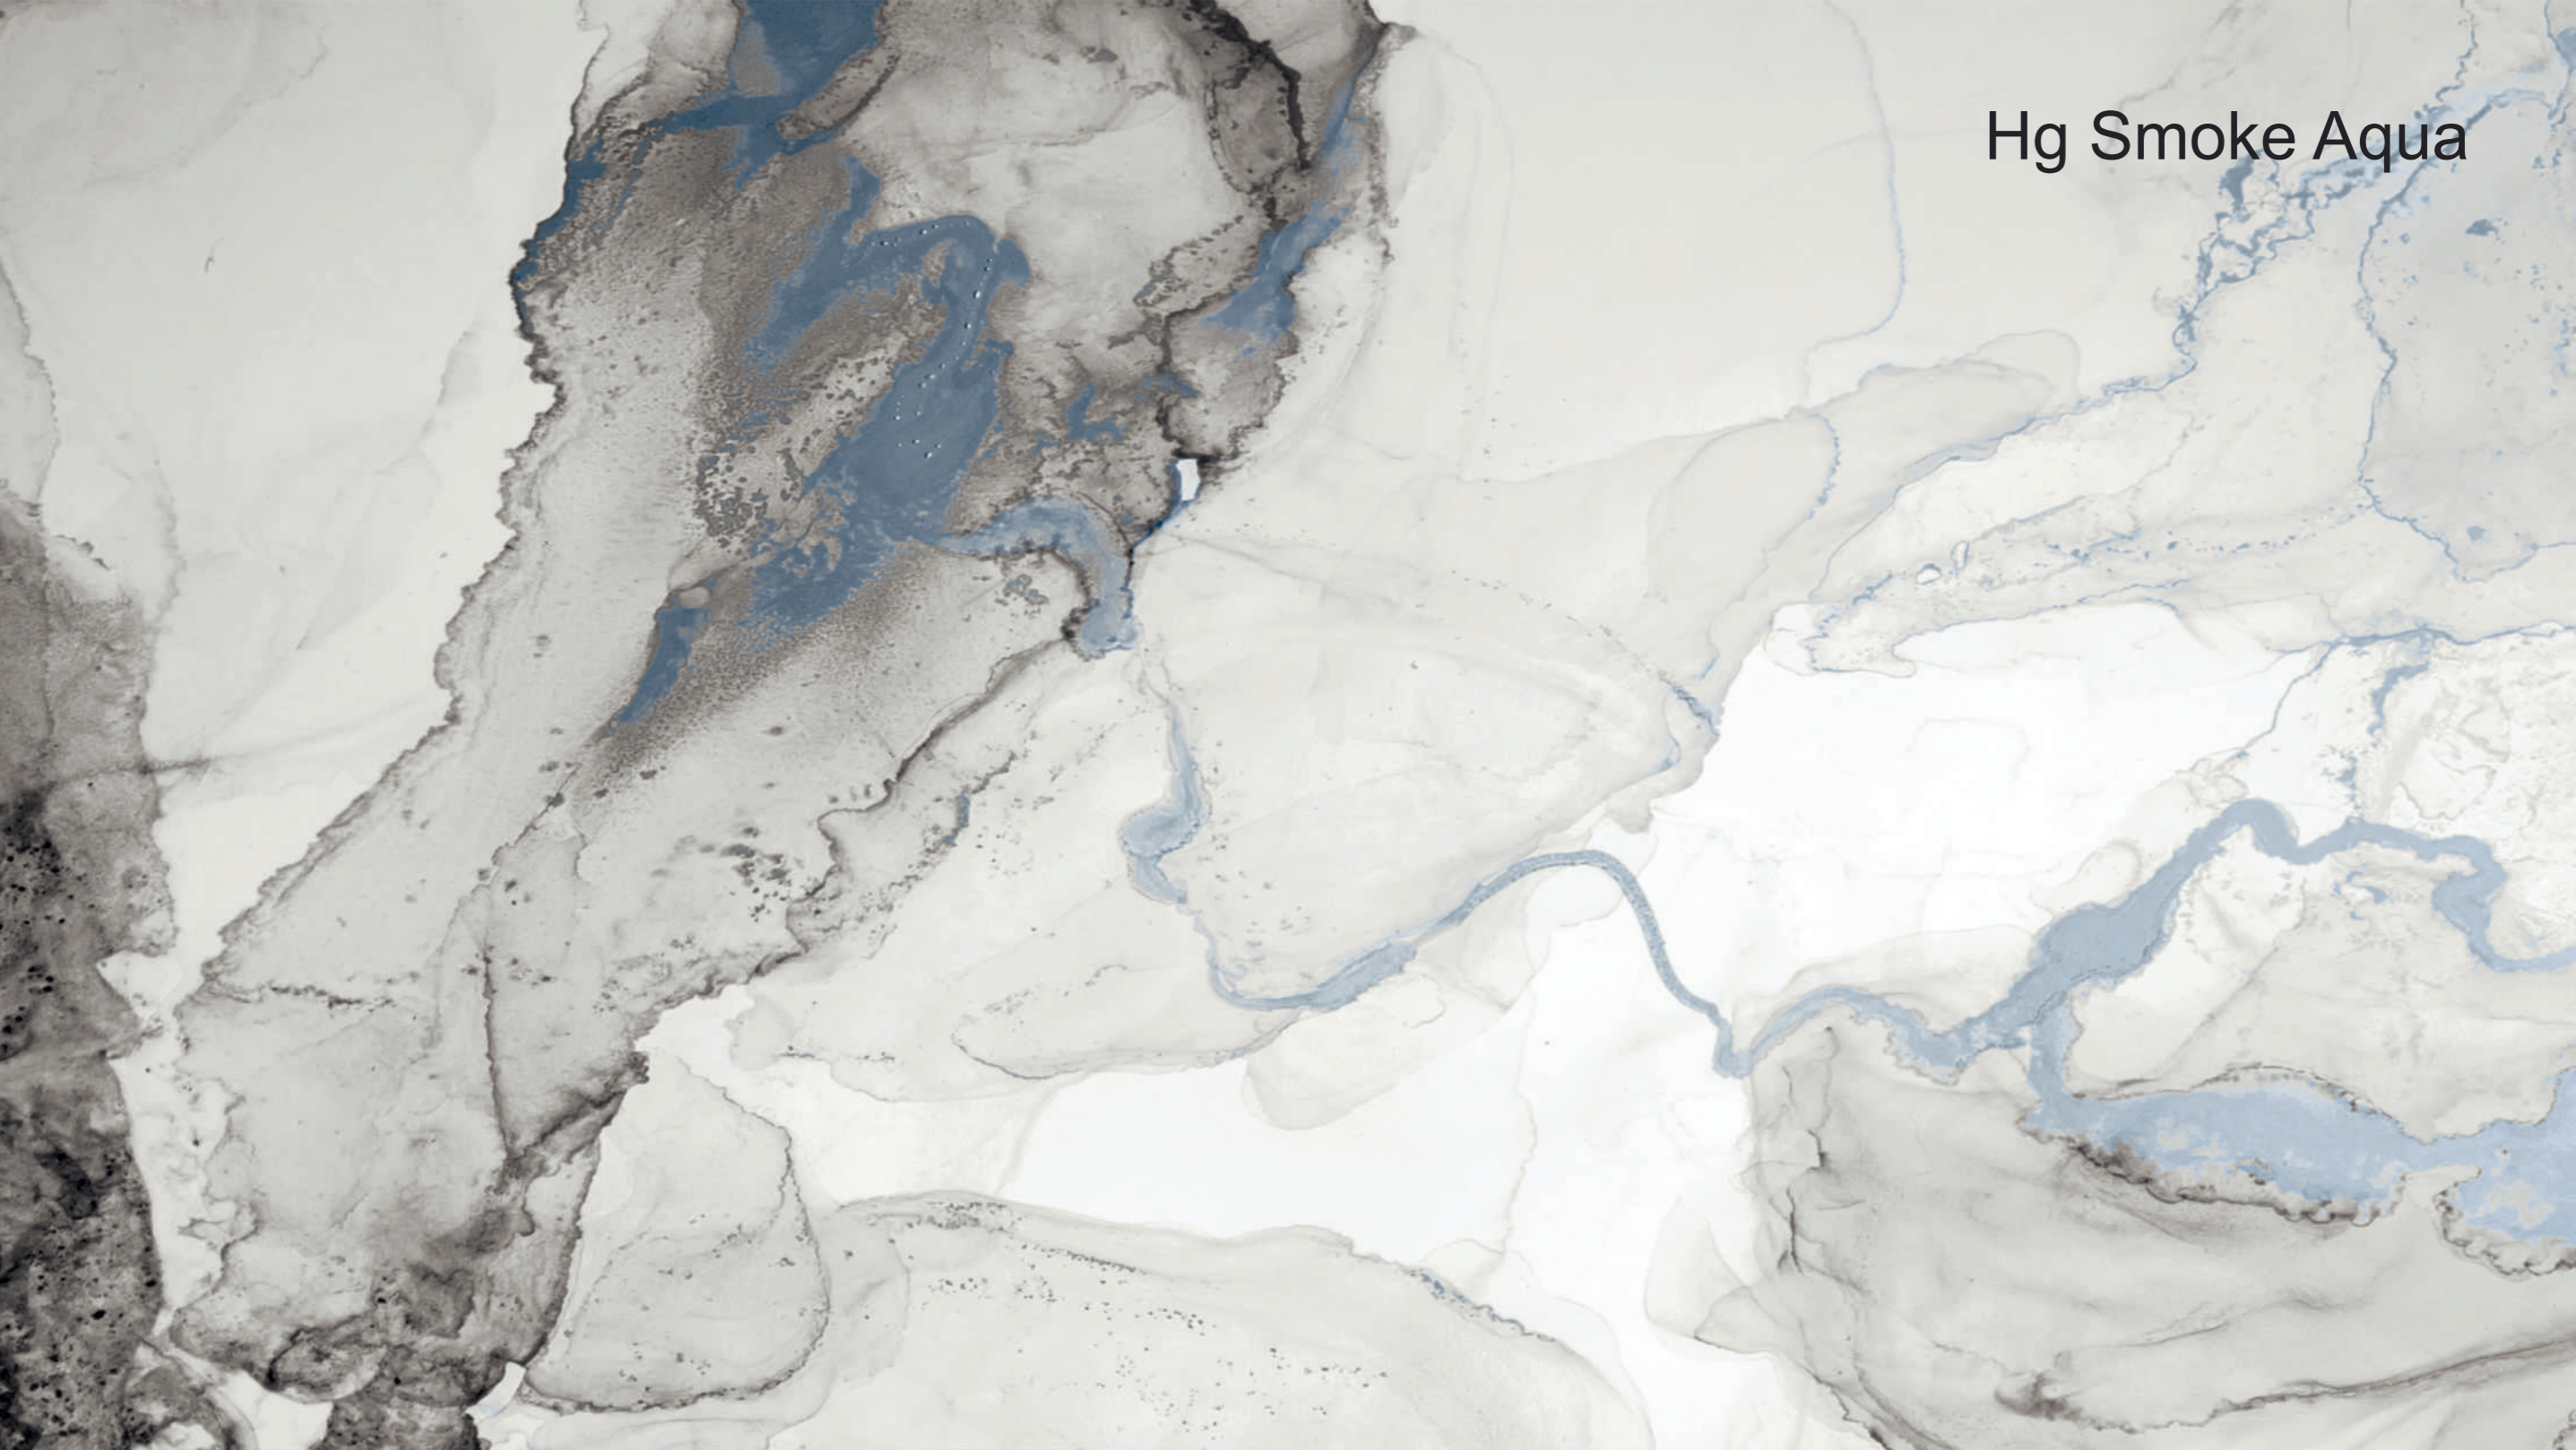

Hg Smoke Aqua