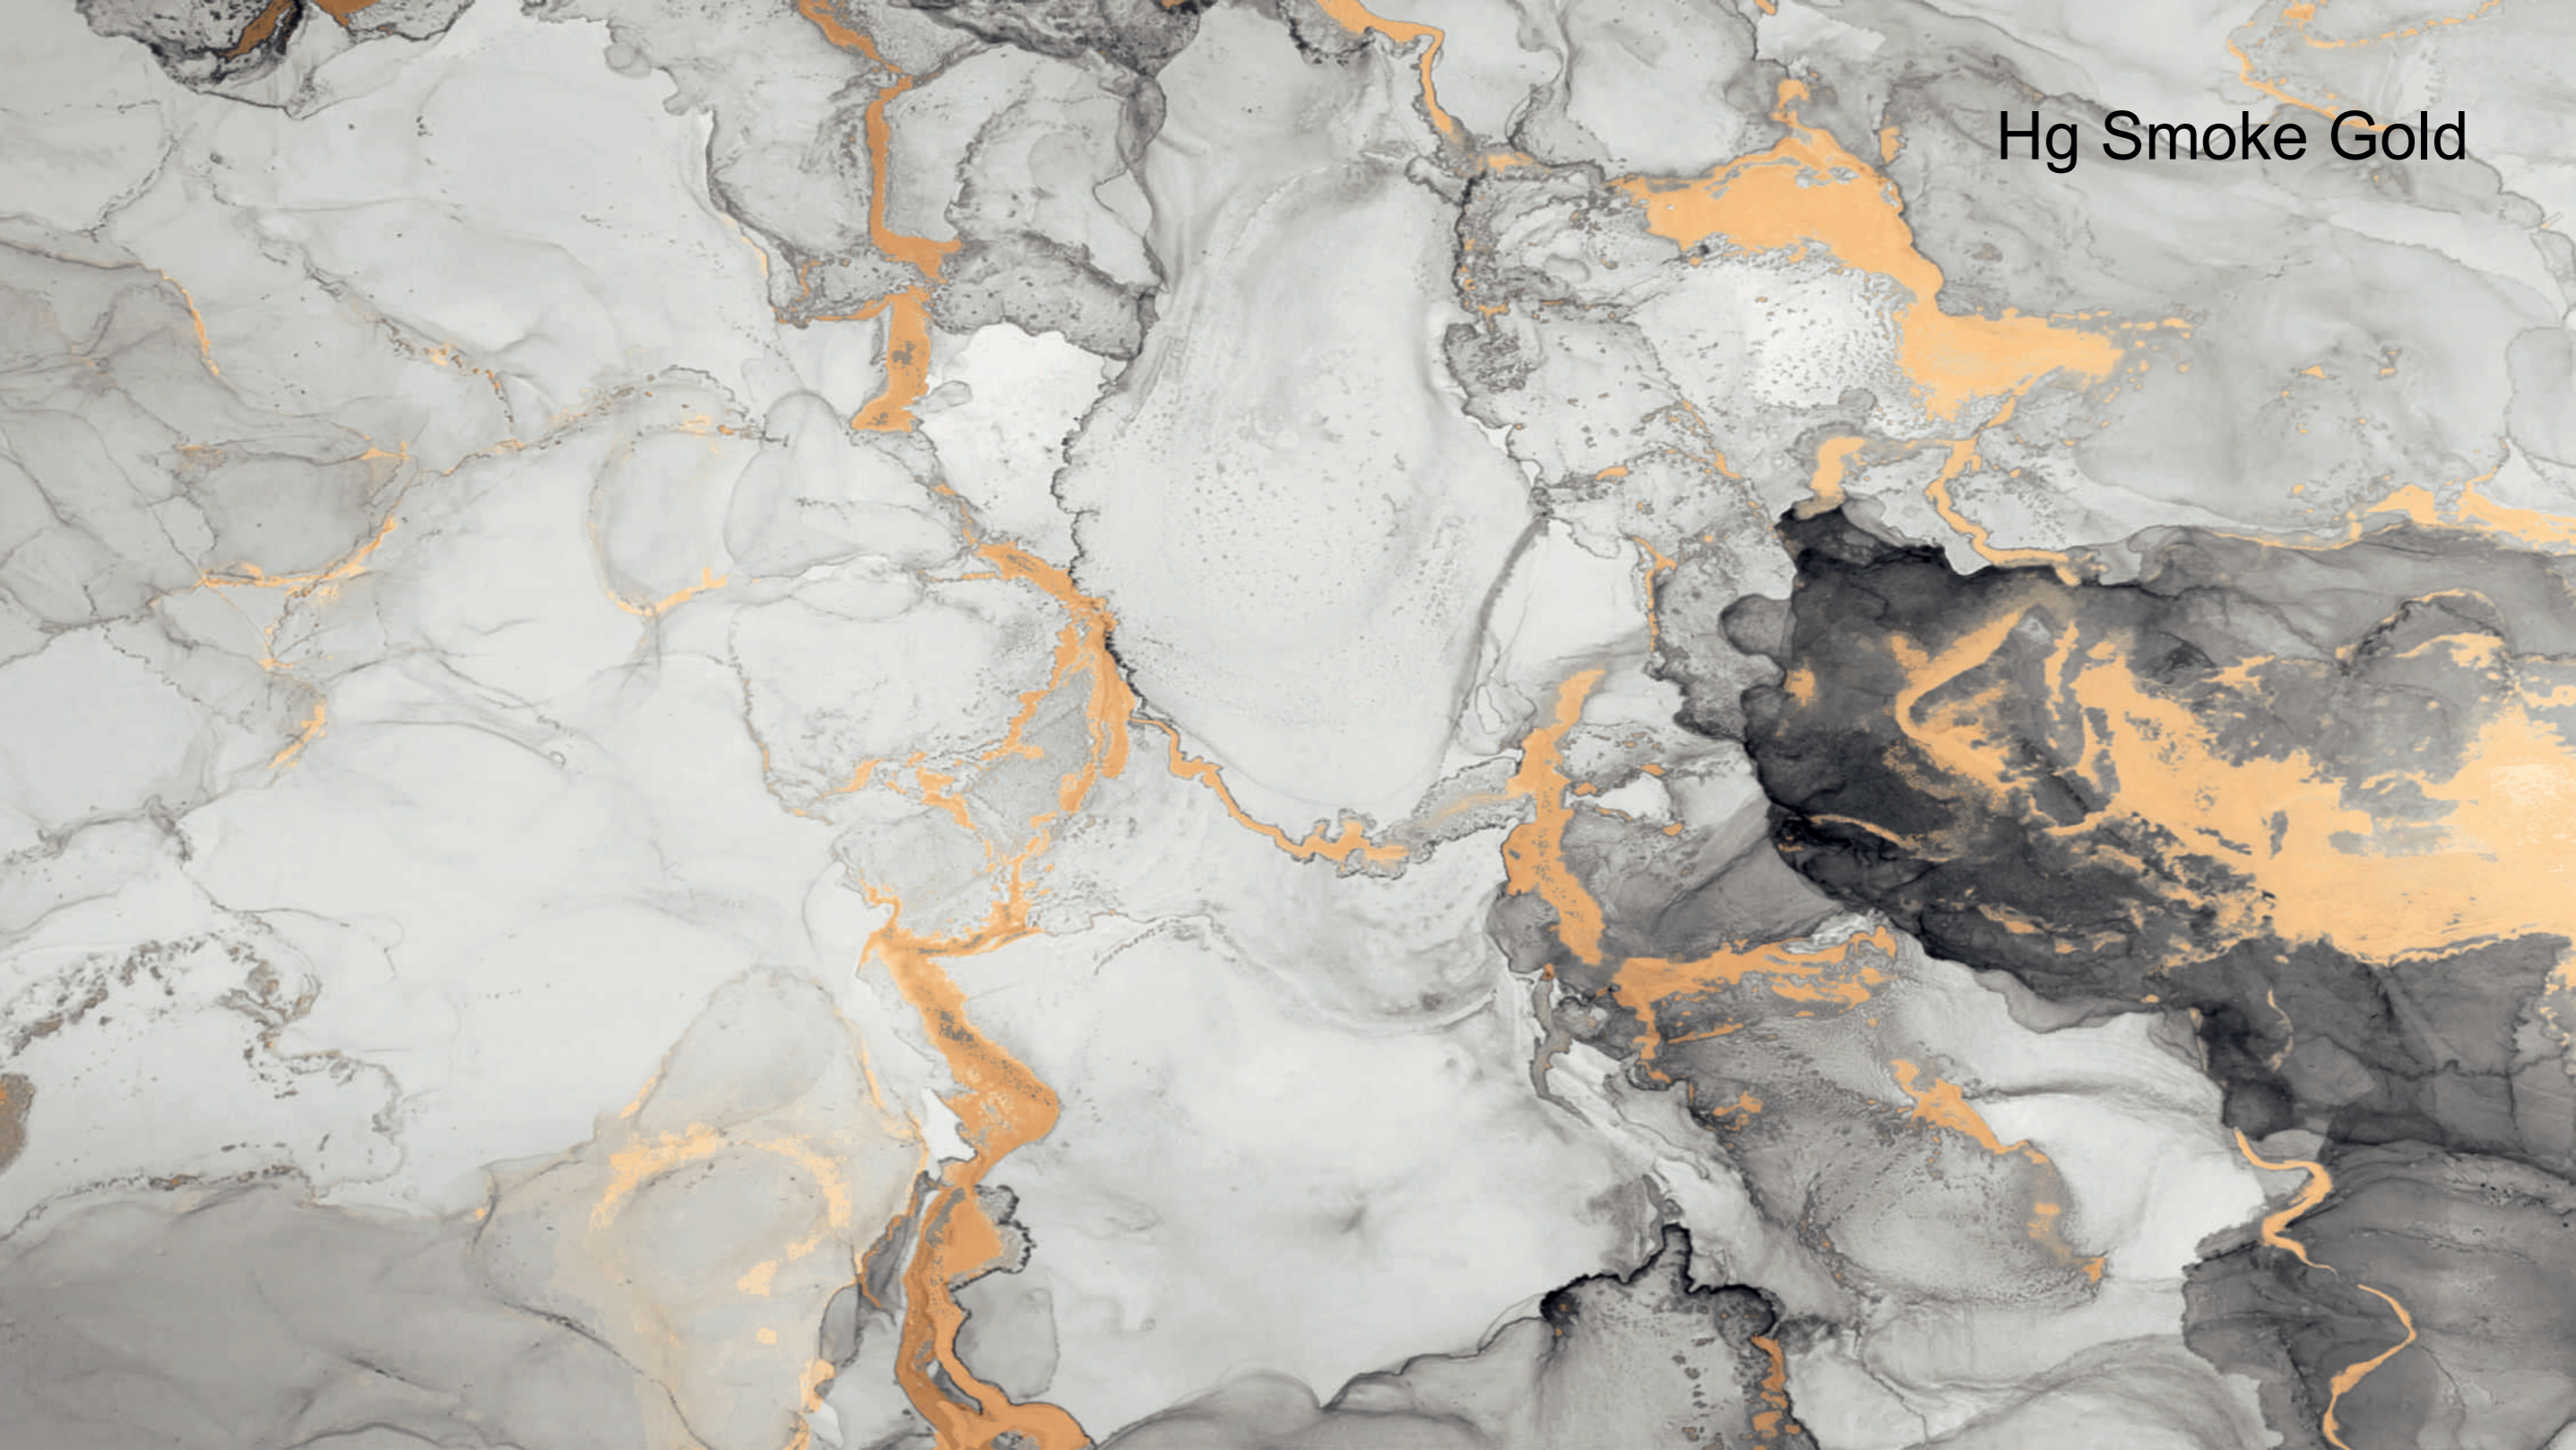

# Hg Smoke Gold

GLAZED VITRIFIED TILES

High Gloss

random 08

The image shows a close-up of a marbled paper pattern. The background is a deep, dark charcoal or black color. Overlaid on this are intricate, organic veins of white and light grey. These veins vary in thickness and shape, some appearing as thin, delicate lines while others are more substantial and irregular. The overall effect is reminiscent of natural stone or biological tissue. The text 'Hg Kebon Aqua' is printed in the upper right corner in a clean, white, sans-serif font.