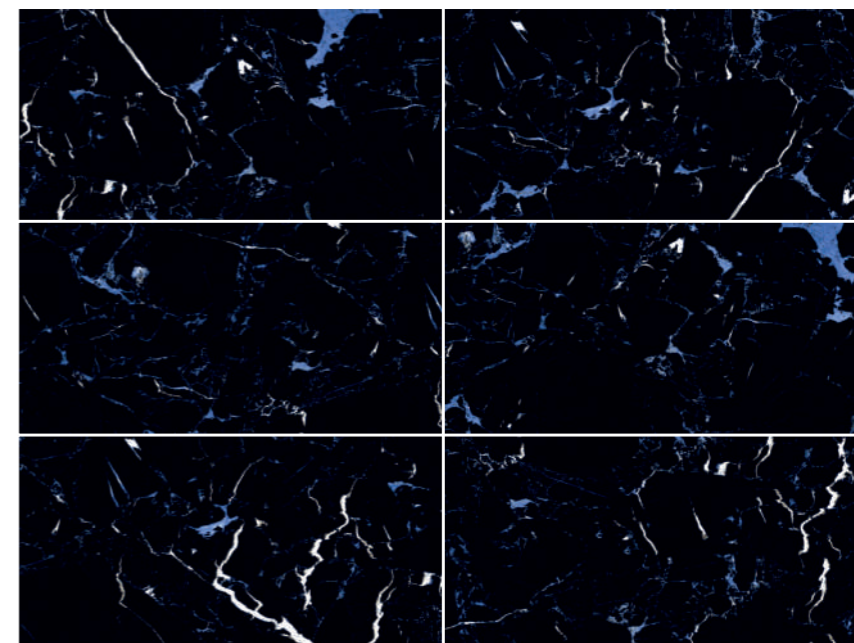

Hg Kebon Aqua

GLAZED VITRIFIED TILES

High Gloss