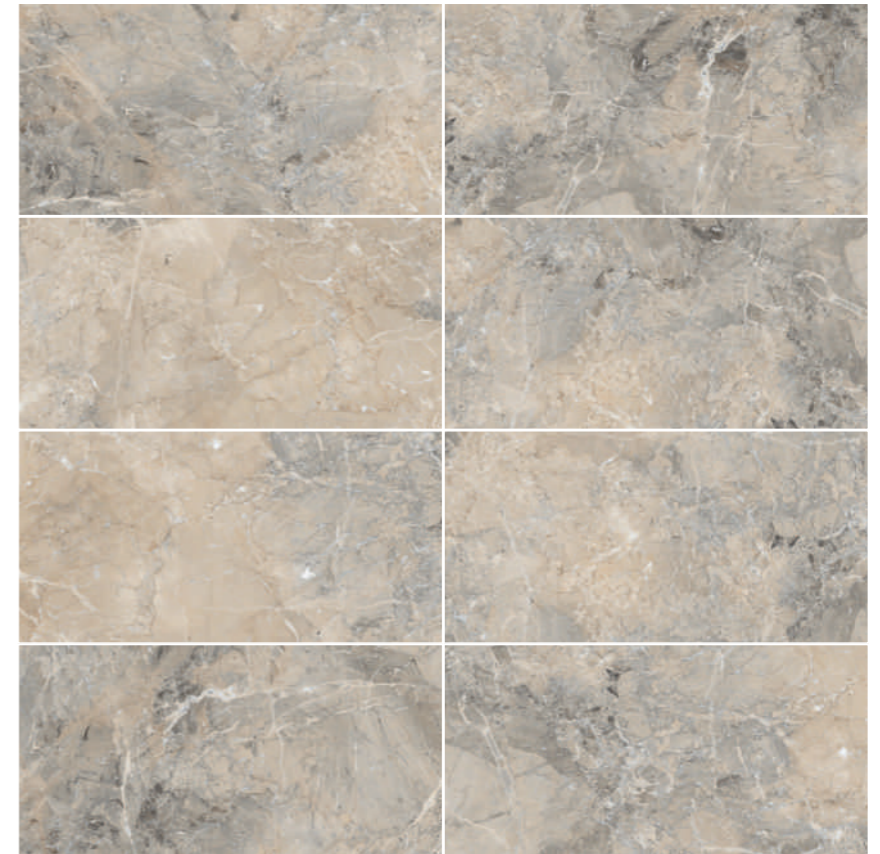

# Breccia Anty Natural

GLAZED VITRIFIED TILES

Glossy

random 08

The image displays a close-up of Statuario Porsche marble, characterized by its light cream base and intricate, flowing veins of beige, tan, and dark brown. The veins are irregular and organic, creating a complex, artistic pattern. The text 'Statuario Porsche' is positioned in the upper right corner in a clean, black, sans-serif font.