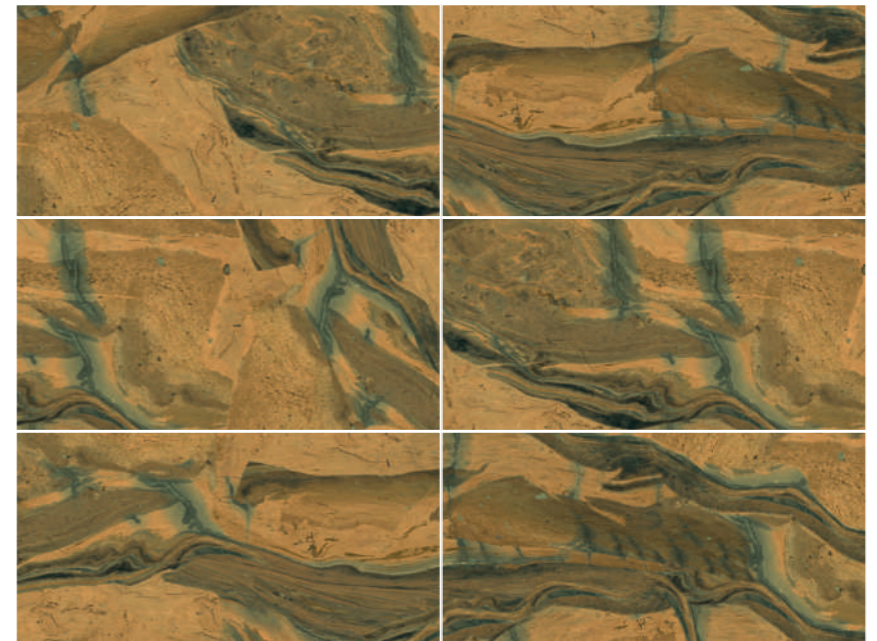

Vn Ocean Smoke Gold

GLAZED VITRIFIED TILES

Vanila