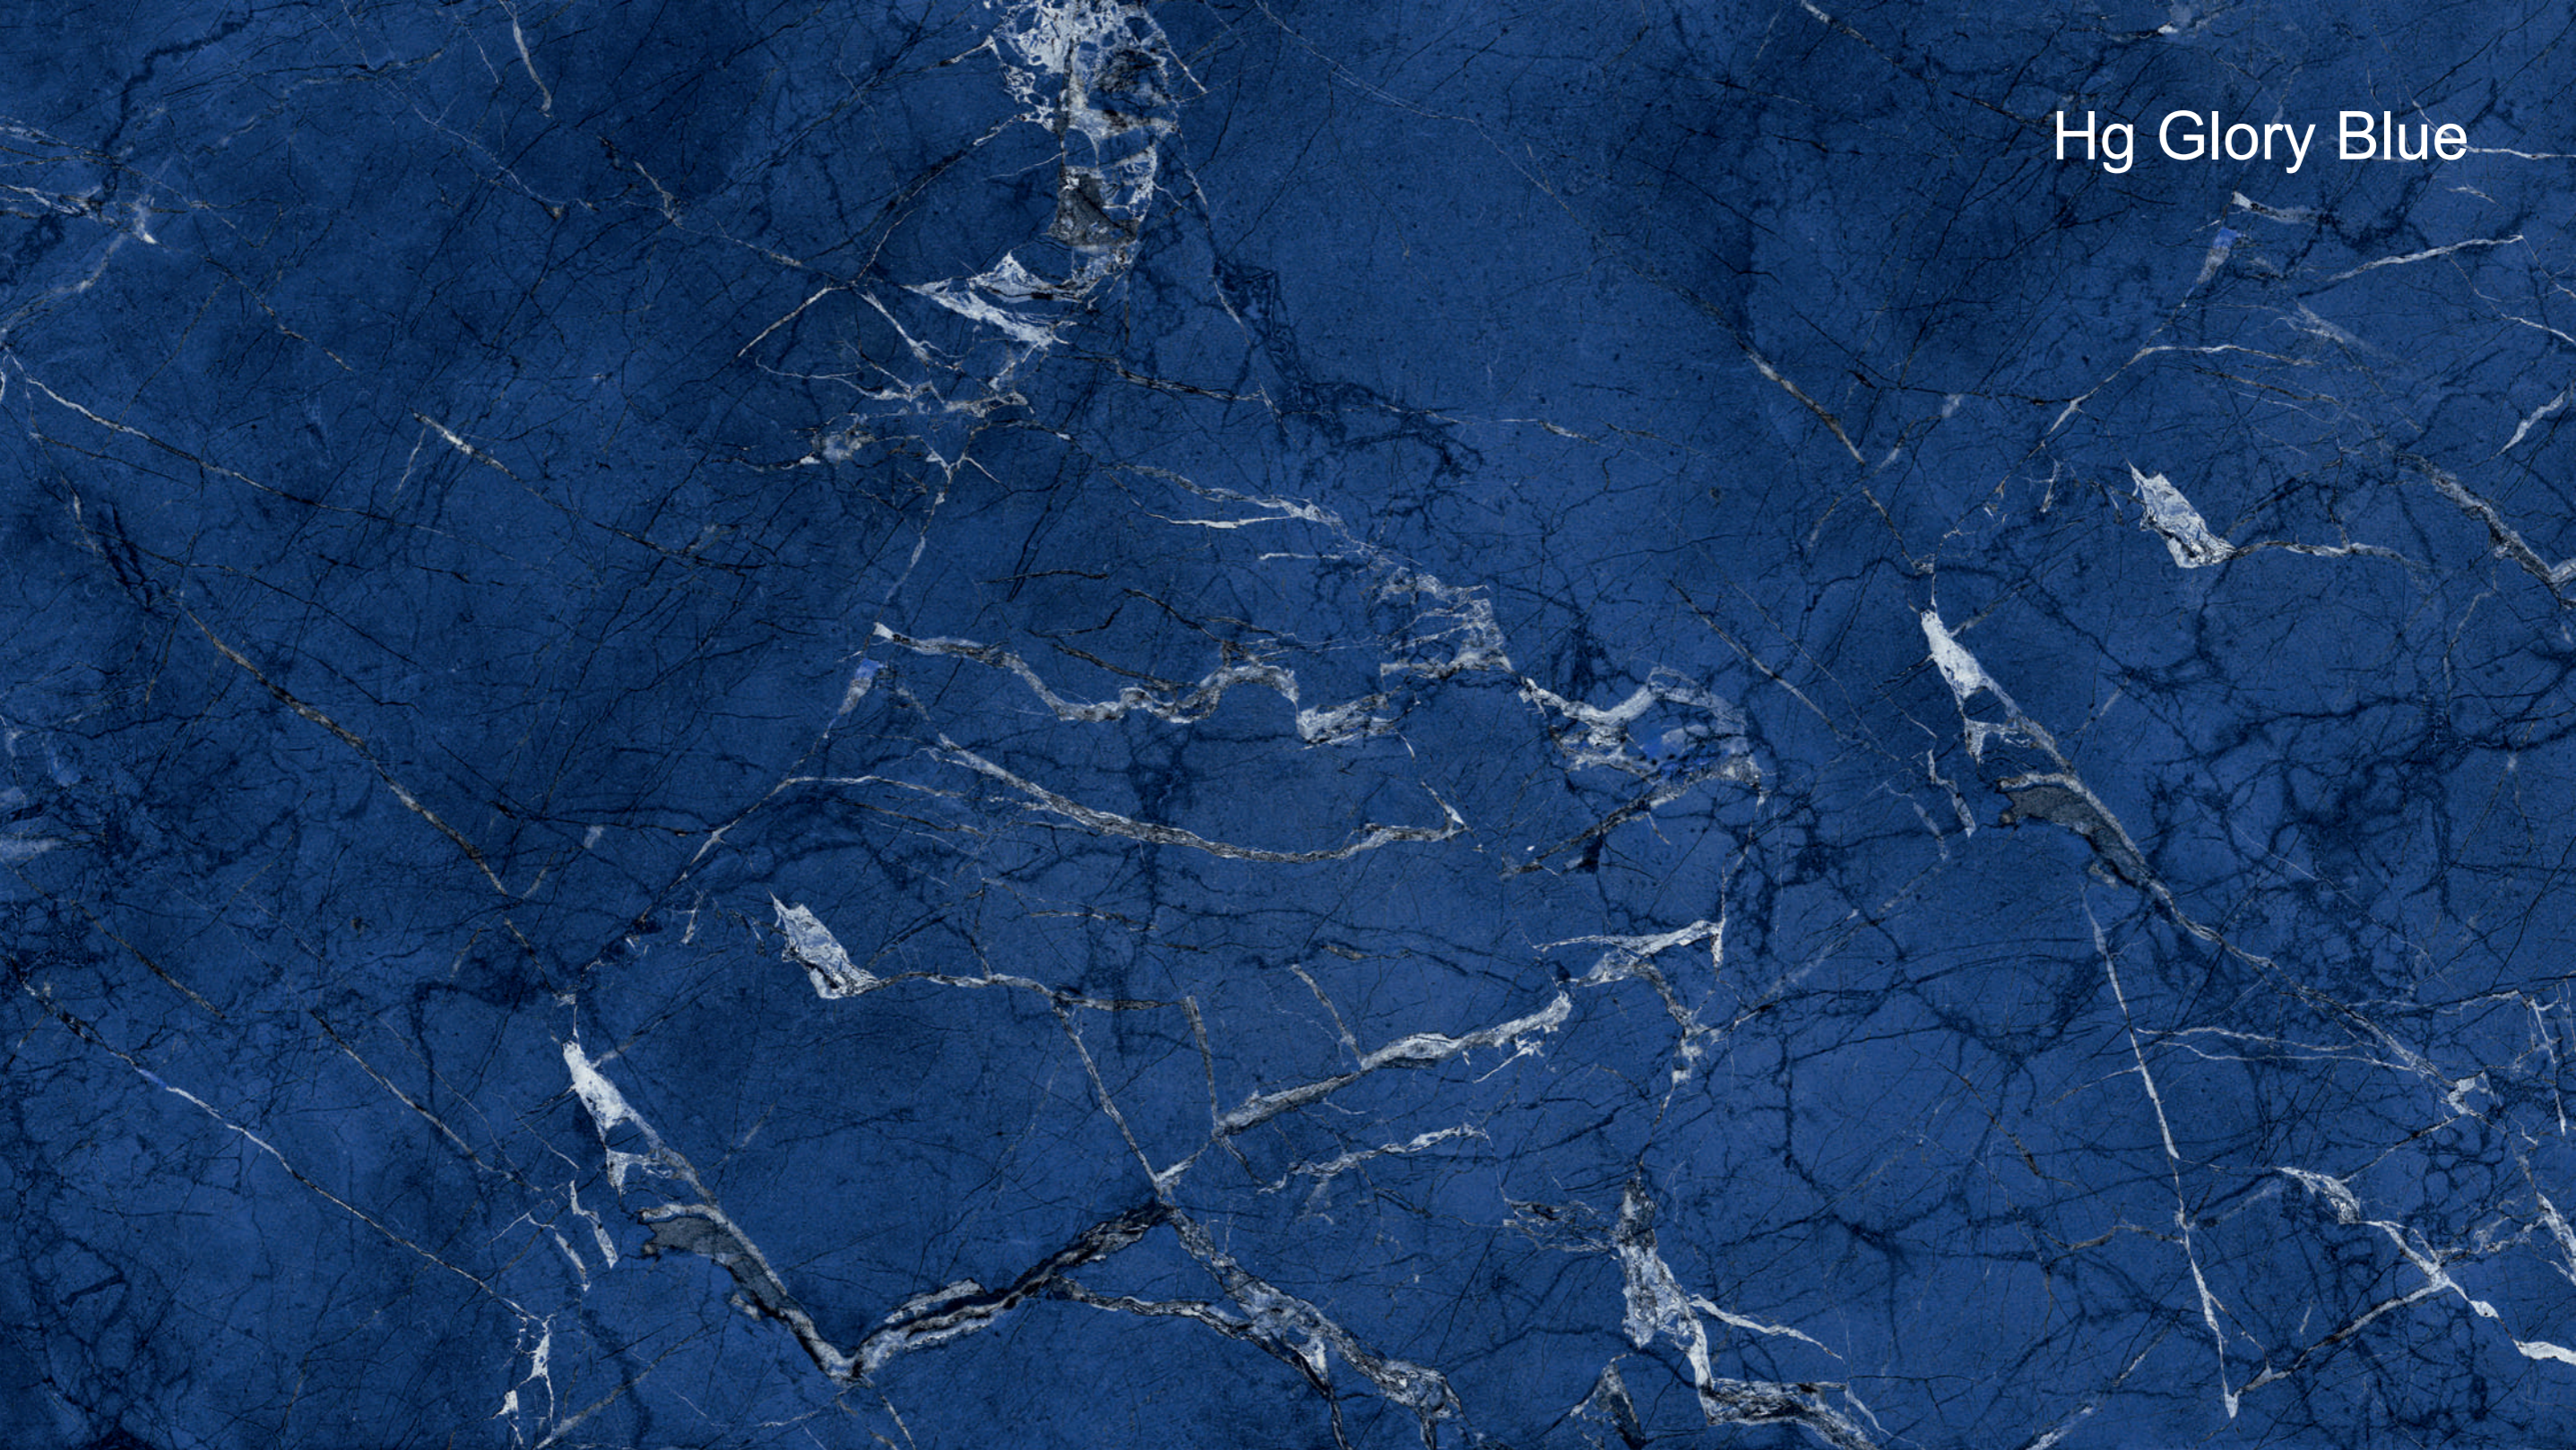

Hg Glory Blue