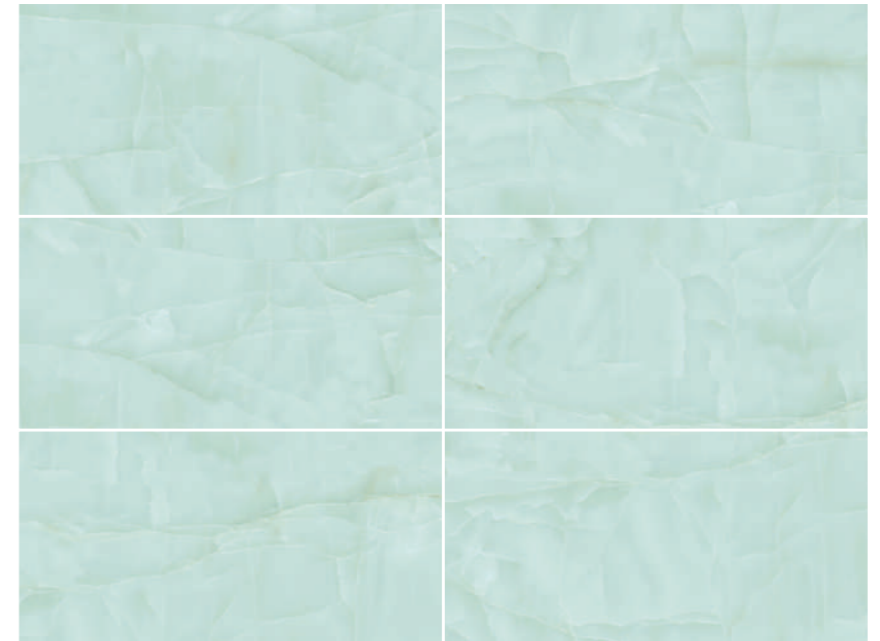

# Royal Green Onyx

GLAZED VITRIFIED TILES

High Gloss

random 06

Glossy Finish  
600x1200

ULTIMATE  
BEAUTY  
FOR  
SPACES

The background is a detailed marble pattern with a light grey base and intricate, branching veins of gold and beige. The veins vary in thickness and direction, creating a complex, organic web-like structure. The overall appearance is that of a high-quality natural stone or a sophisticated digital marble texture.