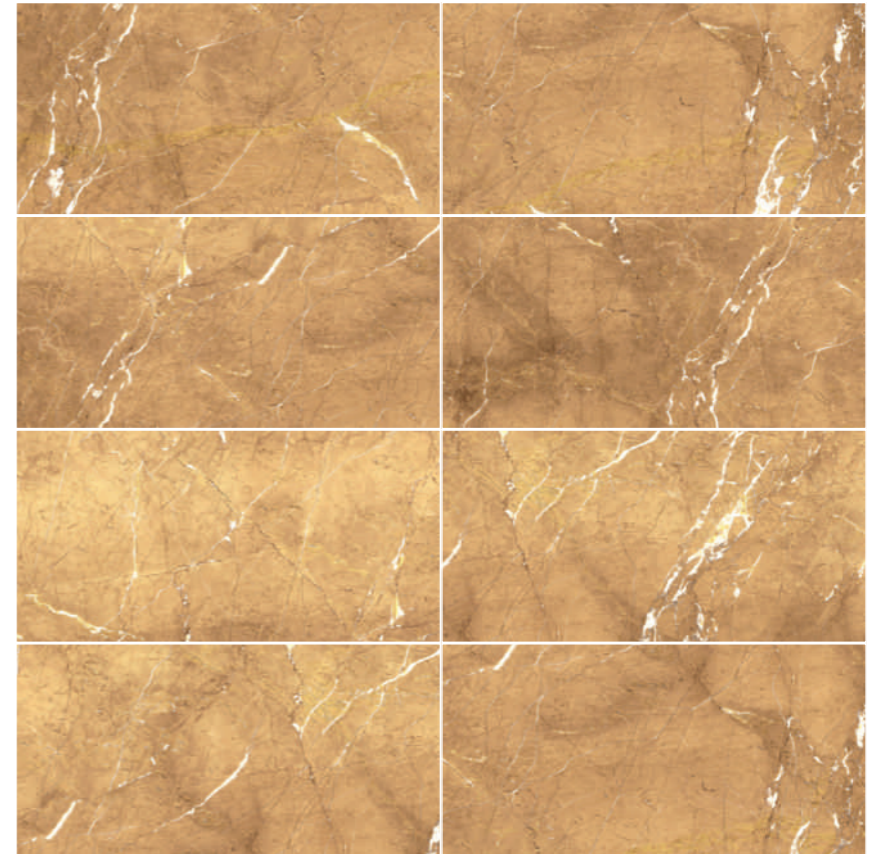

Vn Penic Gold

GLAZED VITRIFIED TILES

Vanila