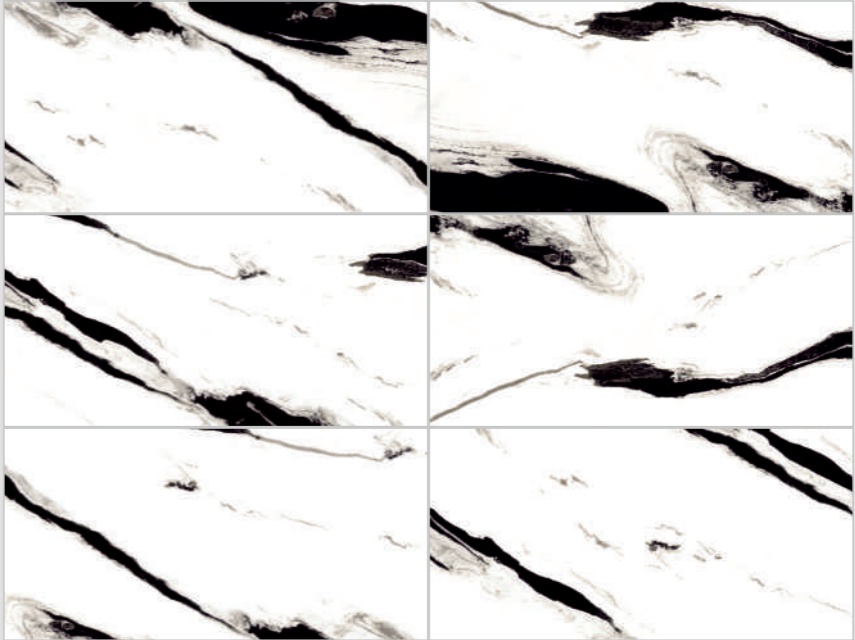

Hg White Panda

GLAZED VITRIFIED TILES

High Gloss

random 06