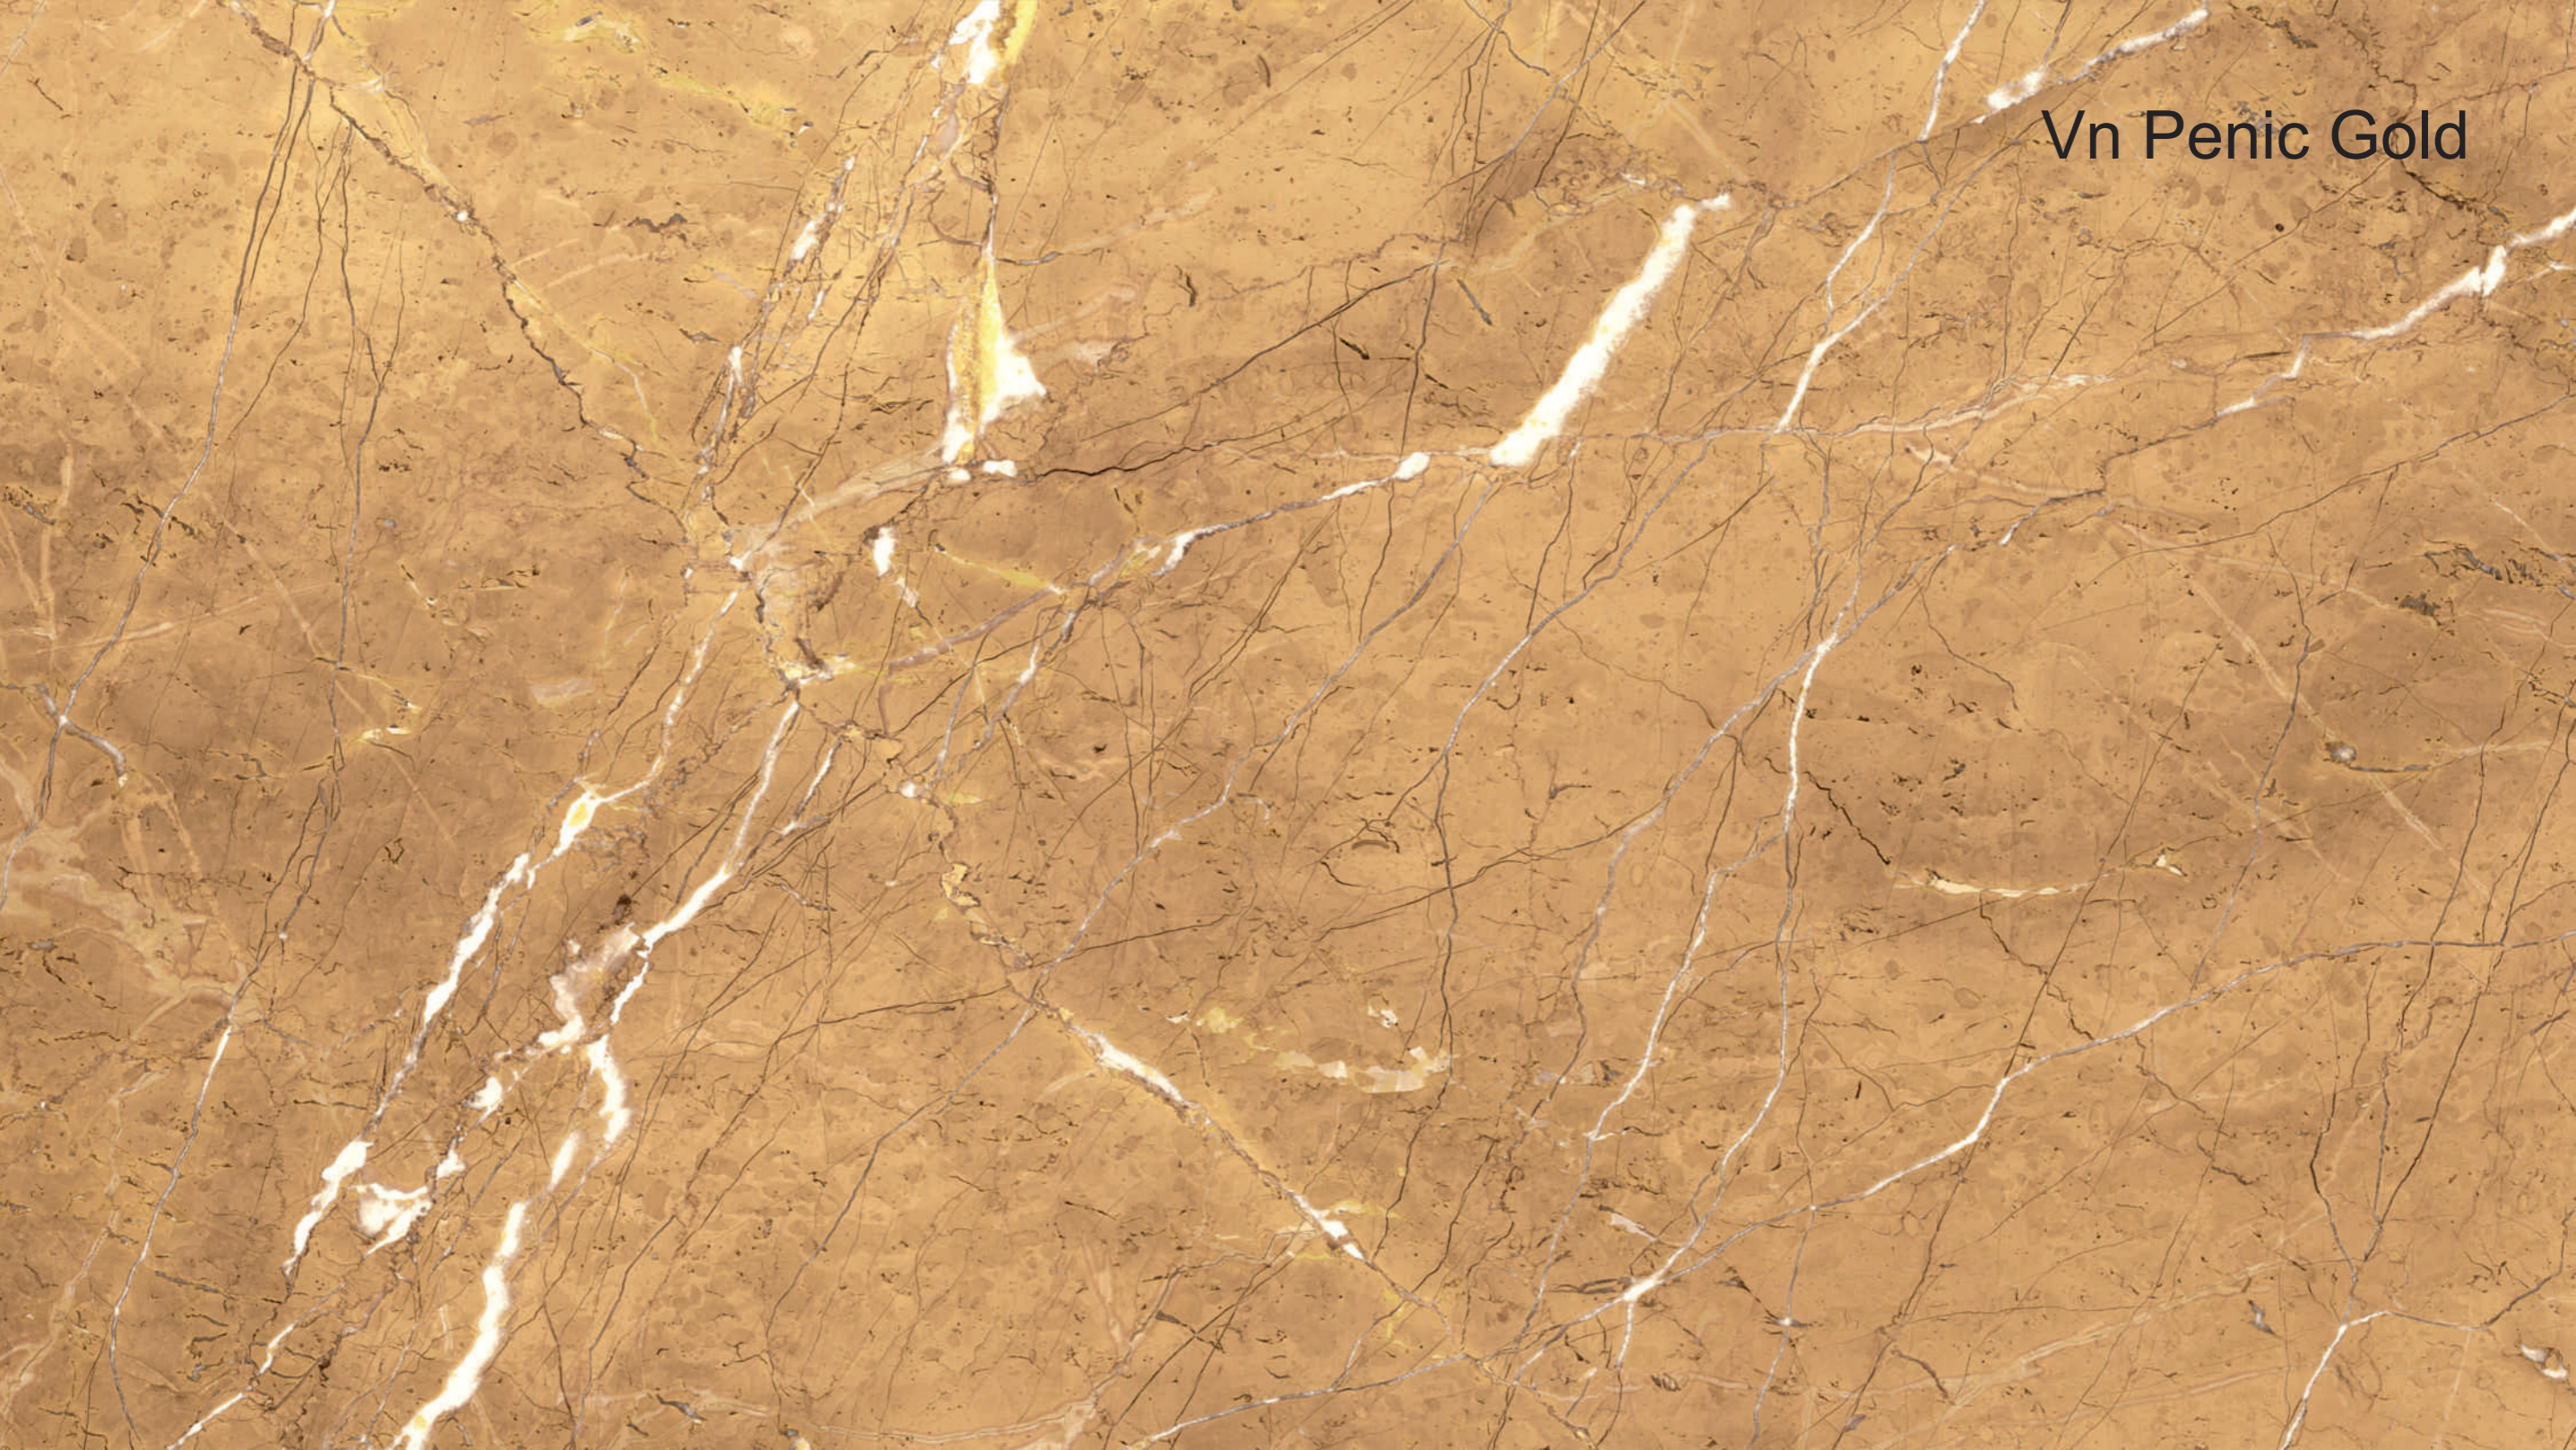

# Vn Breccia Anti Aqua

GLAZED VITRIFIED TILES

Vanila

random 08

Vn Penic Gold