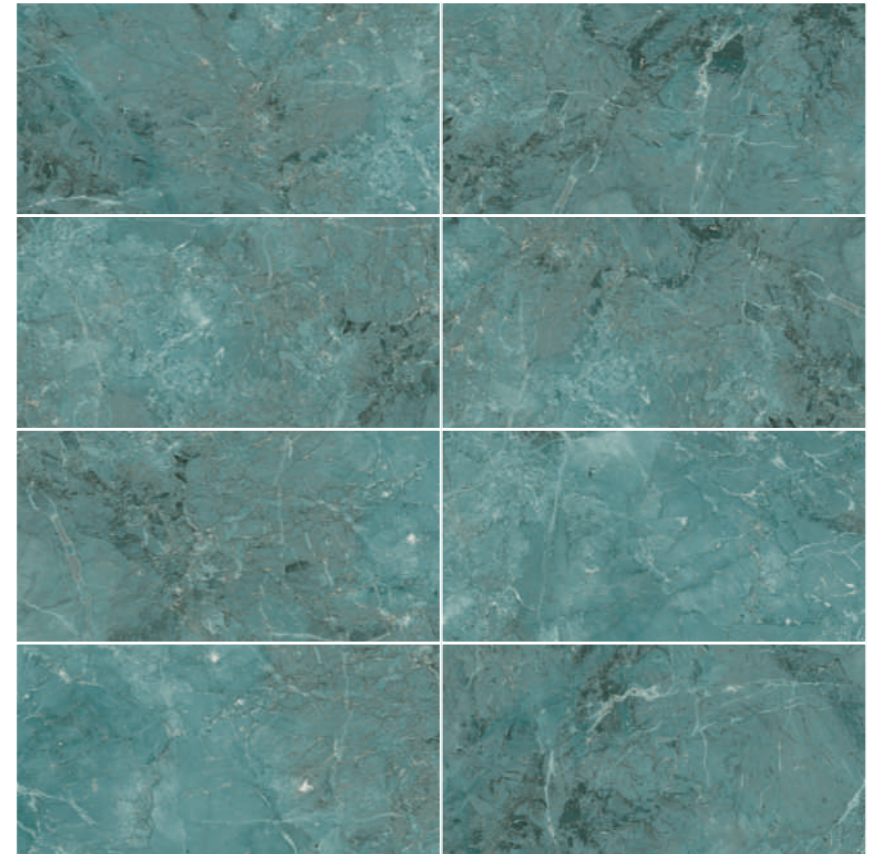

Vn Breccia Anti Aqua

GLAZED VITRIFIED TILES

Vanila