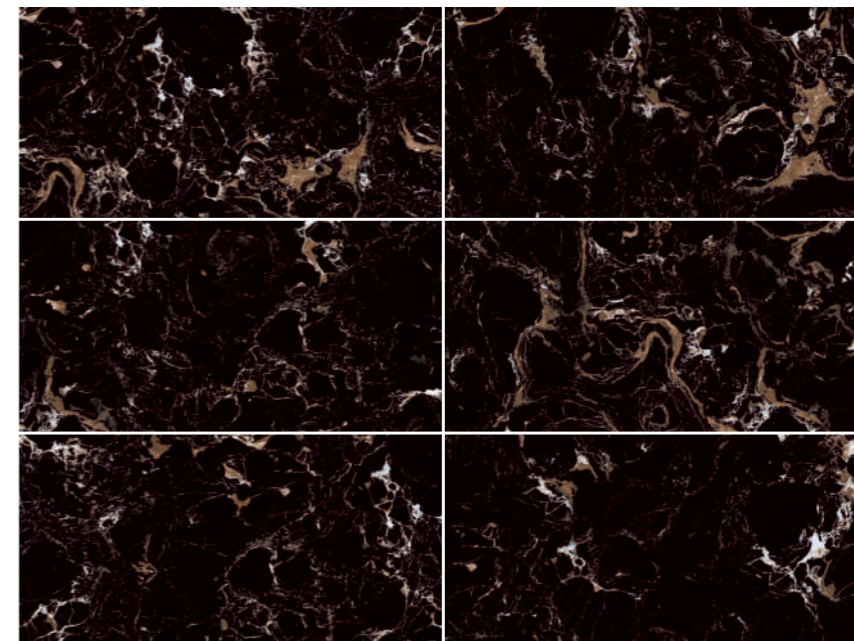

Hg Monaco Gold

GLAZED VITRIFIED TILES

High Gloss

random 06