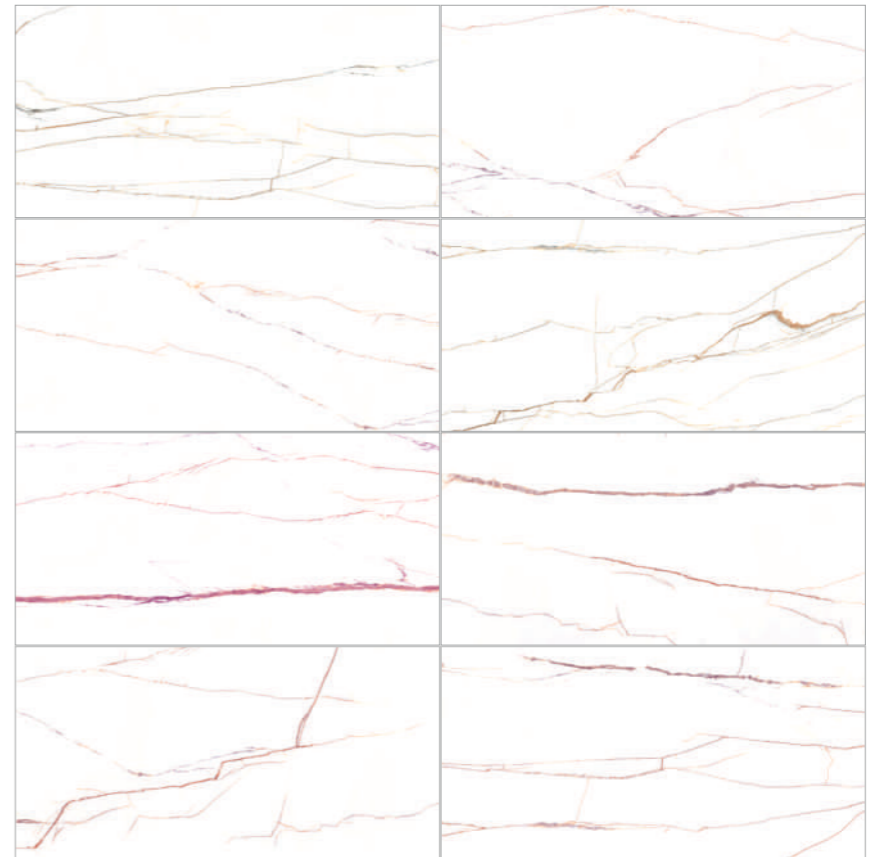

Cv Dorian Red

GLAZED VITRIFIED TILES

Carving