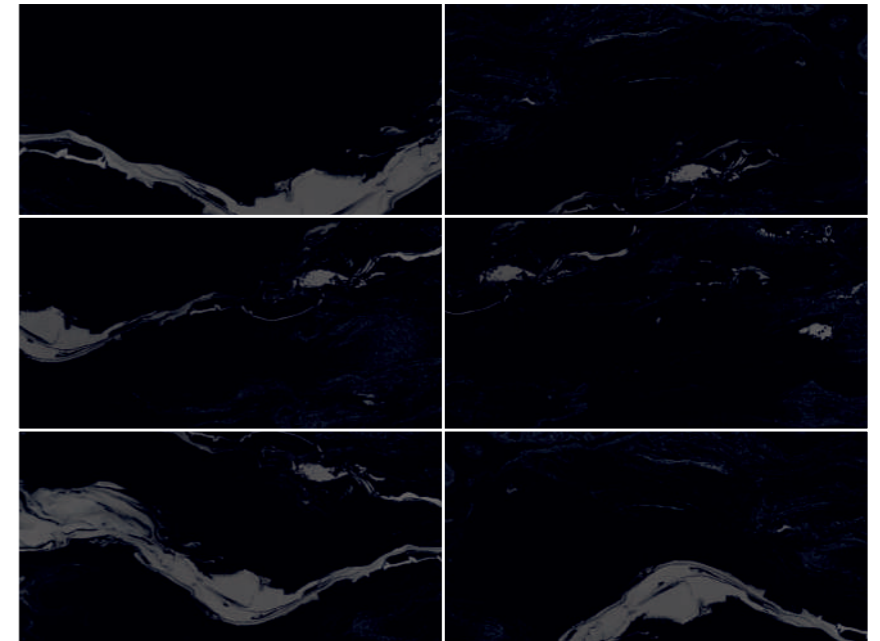

Hg Zante Black

GLAZED VITRIFIED TILES

High Gloss