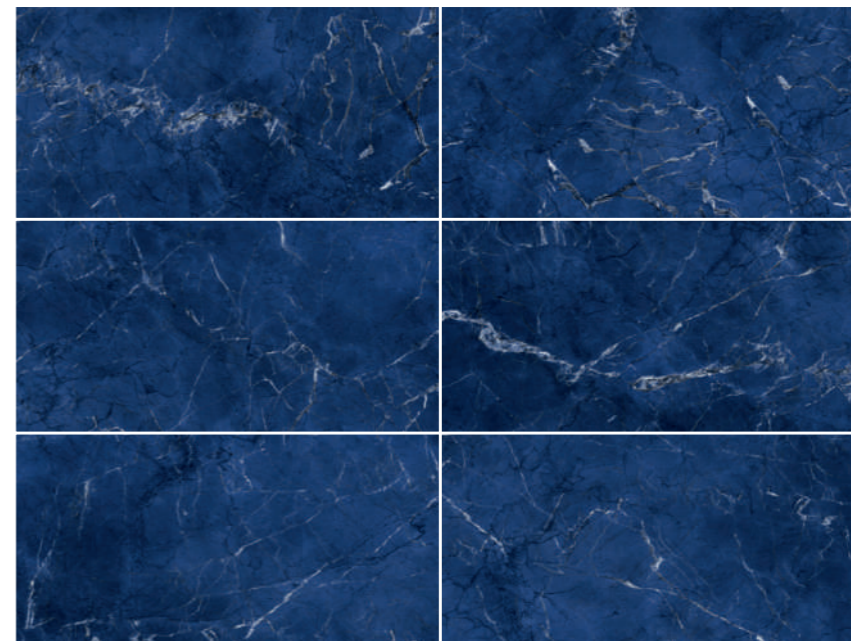

Hg Glory Blue

GLAZED VITRIFIED TILES

High Gloss