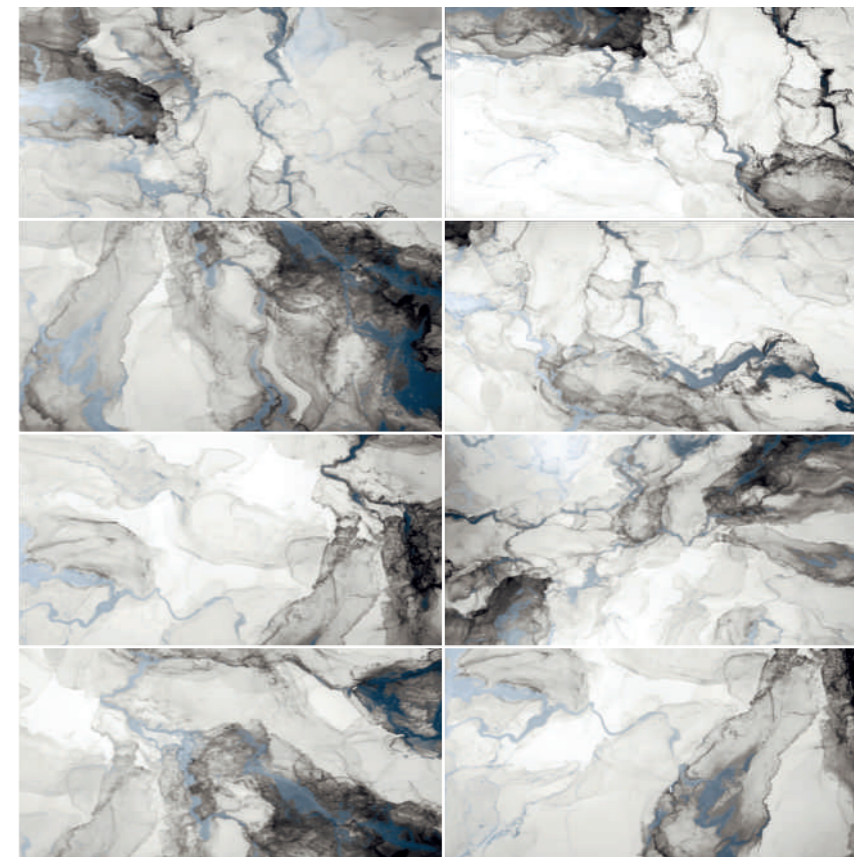

Hg Smoke Aqua

GLAZED VITRIFIED TILES

High Gloss