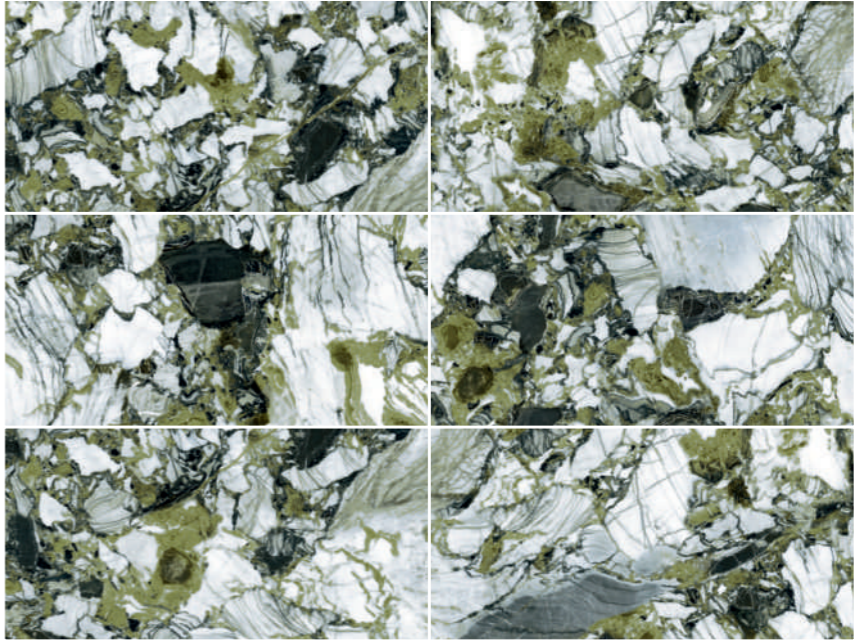

Hg Jaquard Green

GLAZED VITRIFIED TILES

High Gloss

random 06