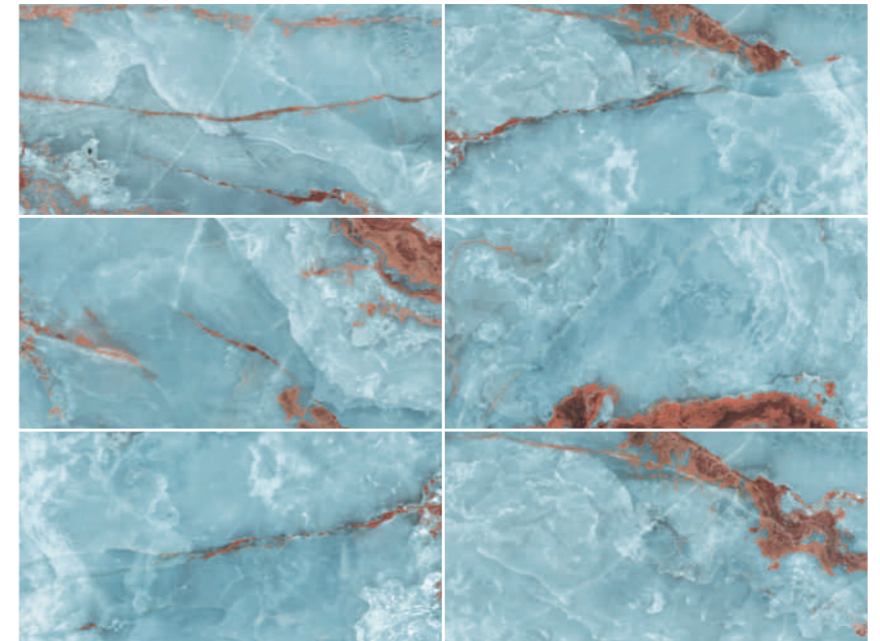

Vn Onyx Aqua

GLAZED VITRIFIED TILES

Vanila